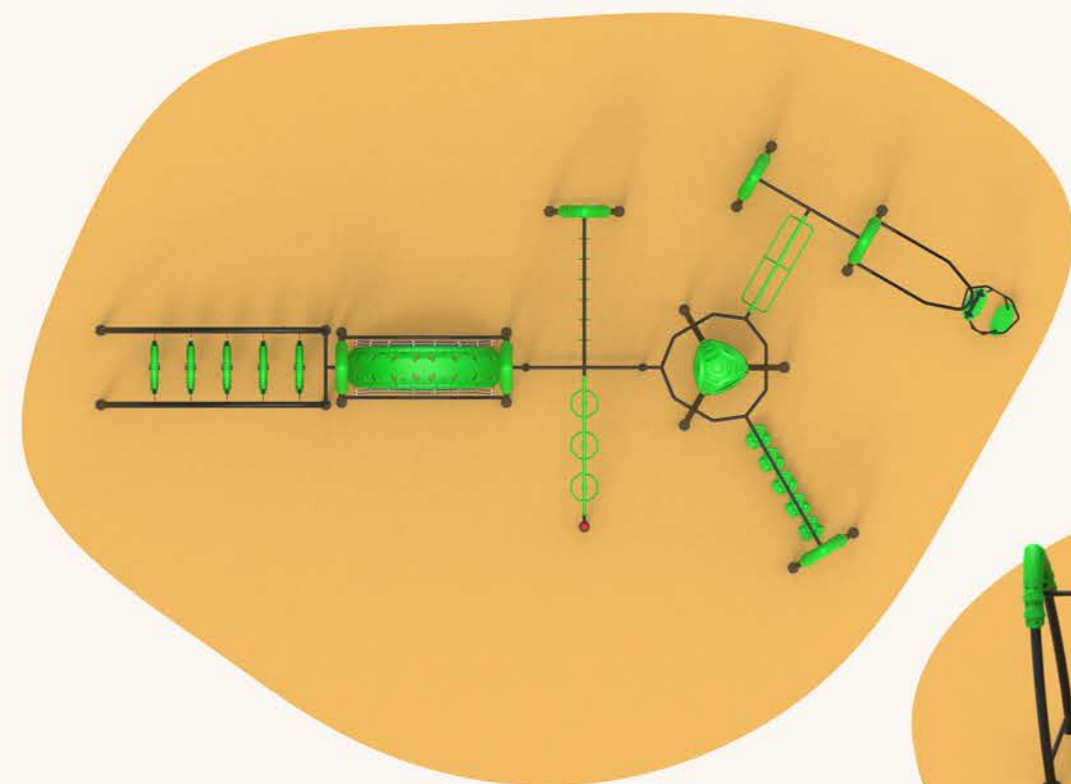

ROPE
CLIMBING

WAVE THEME CLIMBING WC-100

PRODUCT DIMENSIONS (W x L x H)	15 x 10 x 2 (mt)
INSTALLATION AREA	15 x 10 (mt)
SAFETY AREA	18 x 13 (mt)
FREE FALL HEIGHT	2 (mt)
NUMBER OF USERS	20 person

SEESAW

SEESAW
SW-100

inox-park.com

SMALL ADVENTURE PLAYGROUND

INOX
PARK & URBAN FURNITURE

SAP-100

PRODUCT DIMENSIONS (W x L x H)	8 x 17 x 3,5 (mt)
INSTALLATION AREA	8 x 17 (mt)
SAFETY AREA	11 x 20 (mt)
FREE FALL HEIGHT	0,30 (mt)
NUMBER OF USERS	12 person