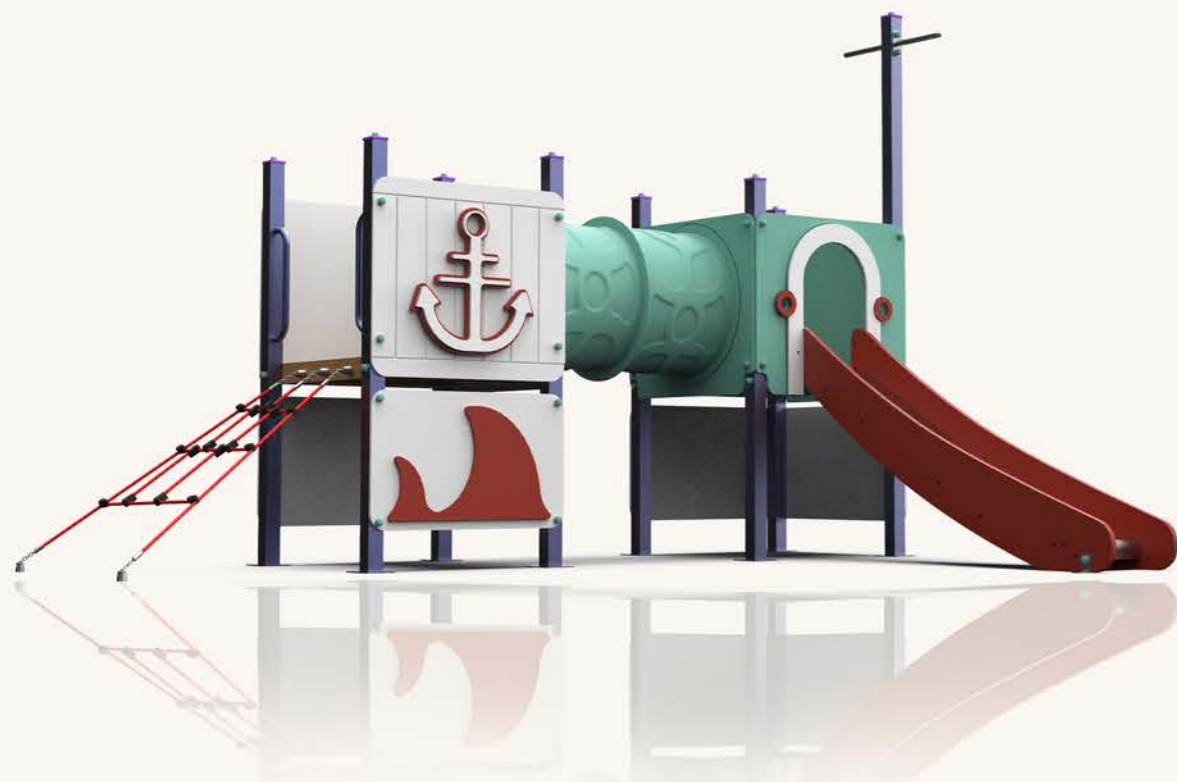

inox-park.com

DYNAMIC
PLAYGROUNDS

HEMLOCK SERIE HM-201

INOX
PARK & URBAN FURNITURE

INOX
PARK & URBAN FURNITURE

DYNAMIC
PLAYGROUNDS

HEMLOCK SERIE HM-202

PRODUCT DIMENSIONS (W x L x H)	3,2 x 4,6 x 3 (mt)
INSTALLATION AREA	3,2 x 4,6 (mt)
SAFETY AREA	6,2 x 7,6 (mt)
FREE FALL HEIGHT	1 (mt)
NUMBER OF USERS	9 person