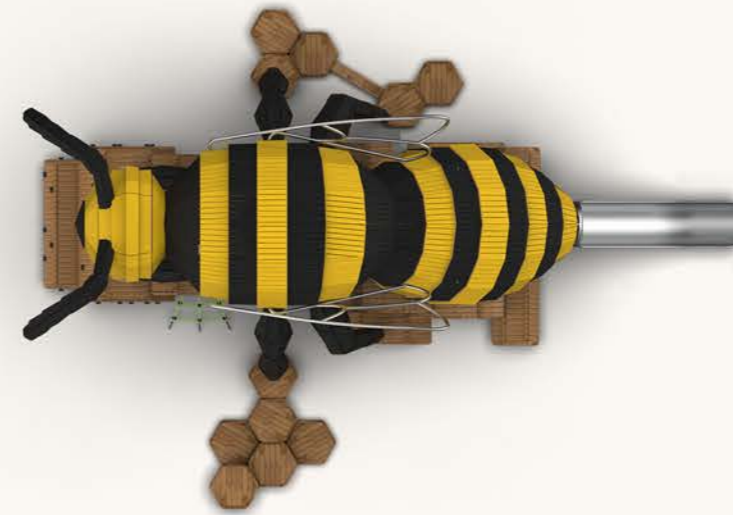

inox-park.com

INOX
PARK & URBAN FURNITURE

DYNAMIC
PLAYGROUNDS

HEMLOCK SERIE HM-302

PRODUCT DIMENSIONS (W x L x H)	7,8 x 8 x 4,2 (mt)
INSTALLATION AREA	7,8 x 8 (mt)
SAFETY AREA	12,8 x 12 (mt)
FREE FALL HEIGHT	0,5 (mt)
NUMBER OF USERS	23 person

inox-park.com

DYNAMIC
PLAYGROUNDS

HEMLOCK SERIE
HM-401

INOX
PARK & URBAN FURNITURE

PRODUCT DIMENSIONS (W x L x H)
INSTALLATION AREA
SAFETY AREA
FREE FALL HEIGHT
NUMBER OF USERS

inox-park.com

just
imagine

inox-park.com

DYNAMIC
PLAYGROUNDS
HONEY SERIE

INOX
PARK & URBAN FURNITURE

INOX
PARK & URBAN FURNITURE

DYNAMIC
PLAYGROUNDS
HONEY SERIE

PRODUCT DIMENSIONS (W x L x H)	13,2 x 8,7 x 6,2 (mt)
INSTALLATION AREA	13,2 x 8,7 (mt)
SAFETY AREA	16,8 x 11,7 (mt)
FREE FALL HEIGHT	0,2 (m)
NUMBER OF USERS	150 person

DYNAMIC
PLAYGROUNDS

LILYUM SERIE LL-101

INOX
PARK & URBAN FURNITURE

INOX
PARK & URBAN FURNITURE

DYNAMIC
PLAYGROUNDS

LILYUM SERIE LL-102

PRODUCT DIMENSIONS (W x L x H)	6 x 4,7 x 2,5 (mt)
INSTALLATION AREA	6 x 4,7 (mt)
SAFETY AREA	10 x 7,7 (mt)
FREE FALL HEIGHT	0,2 (mt)
NUMBER OF USERS	16 person