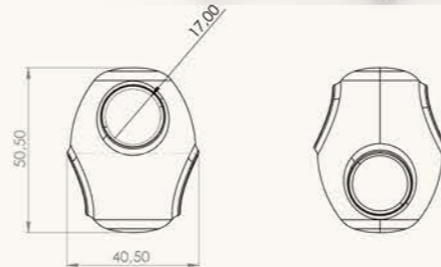

INX-PLS-102
PLASTIC THROUGH PLUG FOR $\phi 89$ PIPE

INX-PLS-105
PLASTIC HANDLE

INX-PLS-106
M8 PLASTIC SCREW HIDING

INX-PLS-109
PLASTIC X CONNECTOR

INX-PLS-107
M12 PLASTIC SCREW HIDING

INX-PLS-110
PLASTIC OPEN THIMBLE