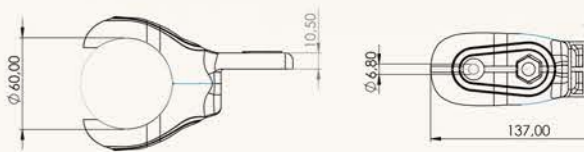

16 mm Aluminum Short Ring

INX-ALM-109

ALUMINUM CONNECTION CLAMP
(for Ø89-114 mm PIPE - Ø48 mm PIPE CONNECTION CLAMP)

INX-ALM-107

ALUMINUM CONNECTION CLAMP
(Ø60 mm PIPE-HDPE CONNECTION CLAMP)

INX-ALM-110

ALUMINUM CONNECTION CLAMP
(for Ø89-114 mm PIPE - Ø38 mm PIPE CONNECTION CLAMP)