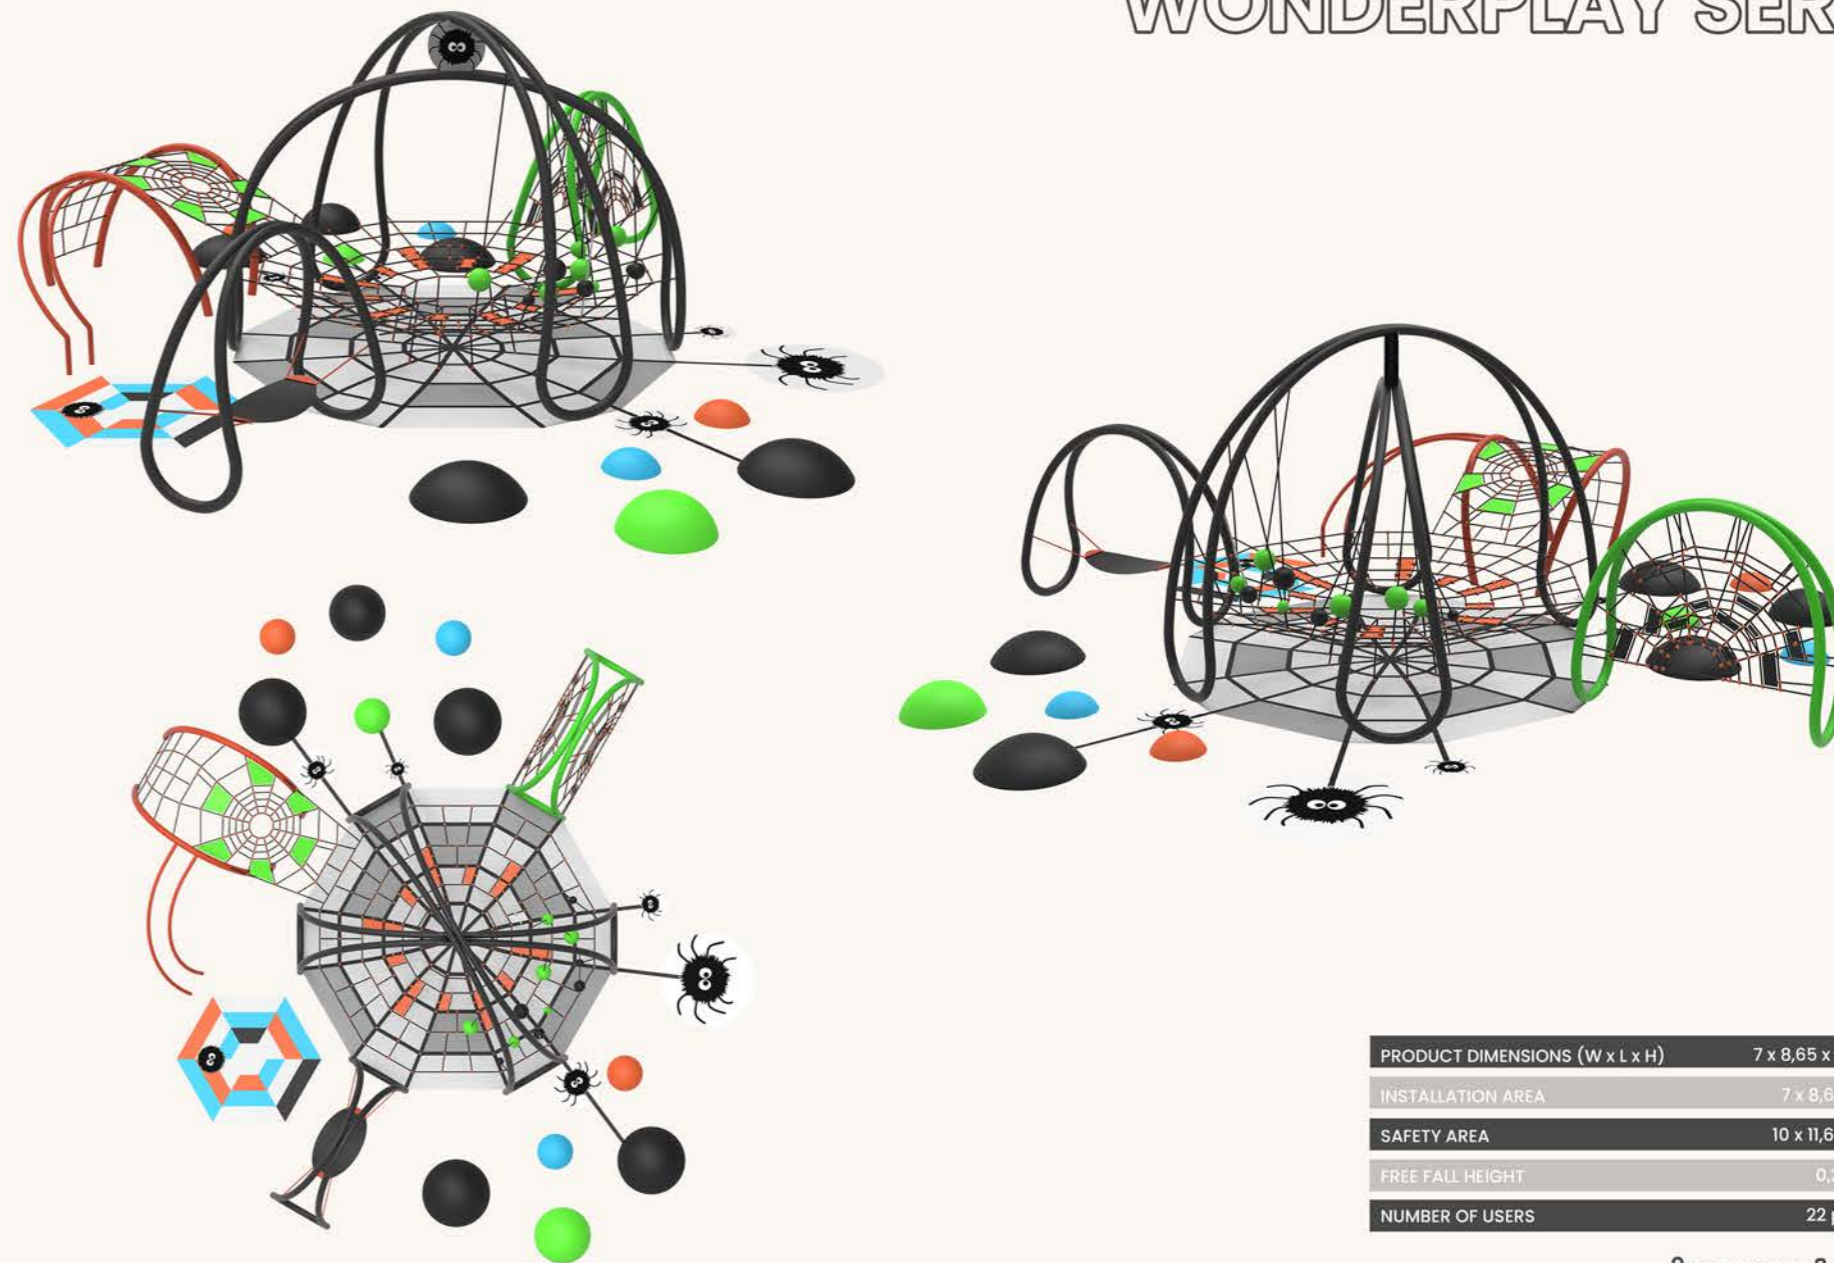

DYNAMIC
PLAYGROUNDS

WONDERPLAY SERIE

PRODUCT DIMENSIONS (W x L x H)	7 x 8,65 x 3 (mt)
INSTALLATION AREA	7 x 8,65 (mt)
SAFETY AREA	10 x 11,65 (mt)
FREE FALL HEIGHT	0,25 (m)
NUMBER OF USERS	22 person