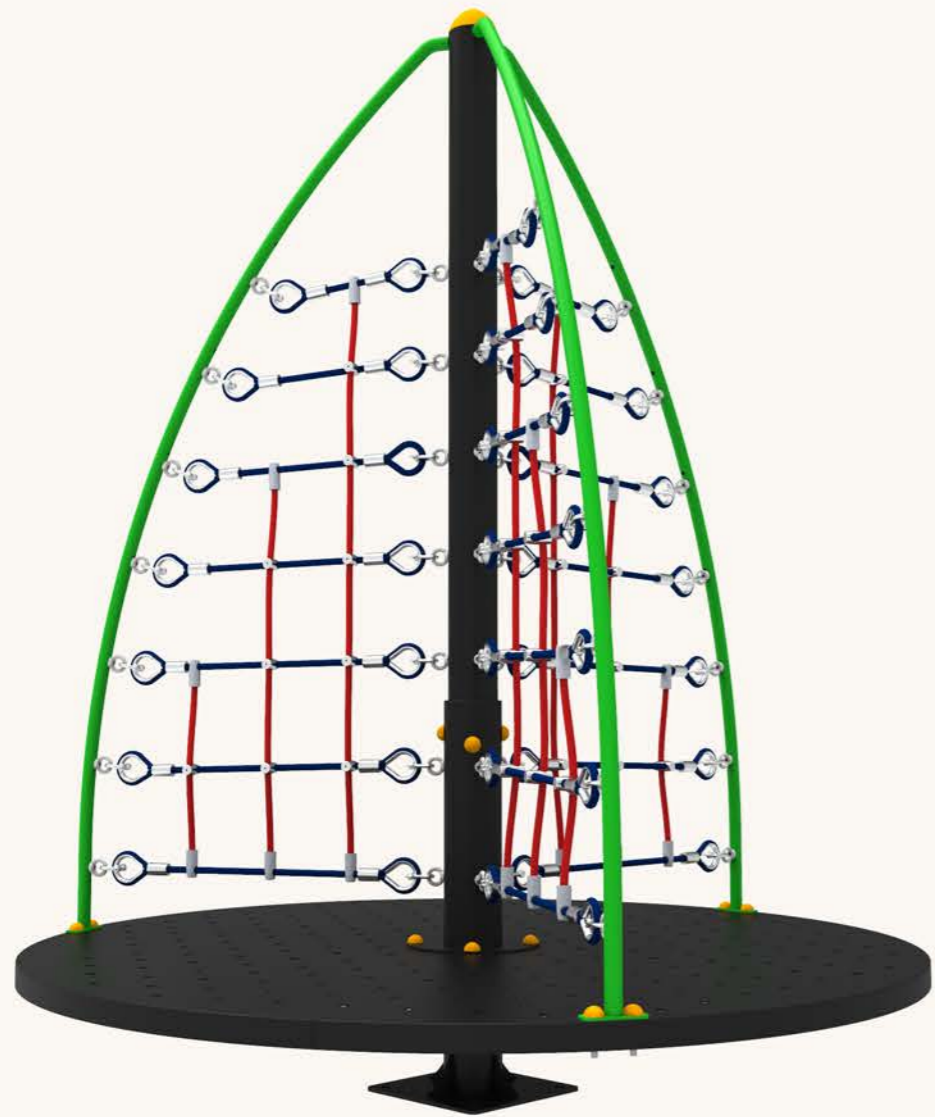

FERRISWHEEL
FW-103