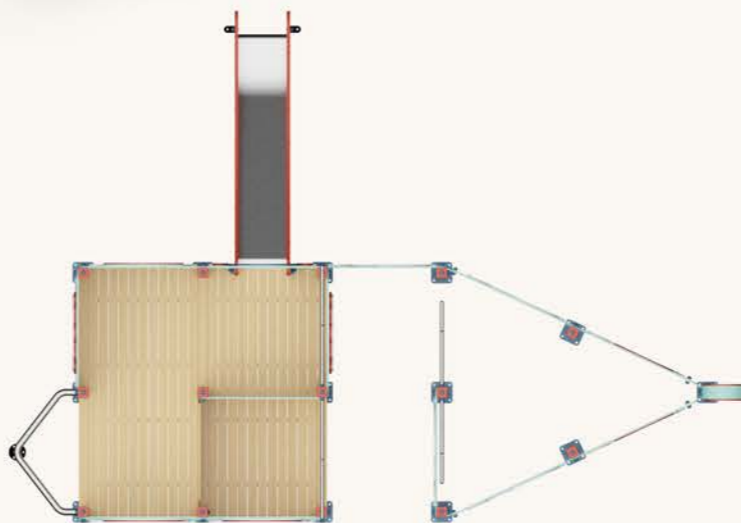

DYNAMIC
PLAYGROUNDS

HEMLOCK SERIE HM-301

INOX
PARK & URBAN FURNITURE

PRODUCT DIMENSIONS (W x L x H)	4,2 x 6,1 x 4,2 (mt)
INSTALLATION AREA	4,2 x 6,1 (mt)
SAFETY AREA	8,2 x 10,5 (mt)
FREE FALL HEIGHT	0,5 (mt)
NUMBER OF USERS	14 person

inox-park.com

INOX
PARK & URBAN FURNITURE

DYNAMIC
PLAYGROUNDS