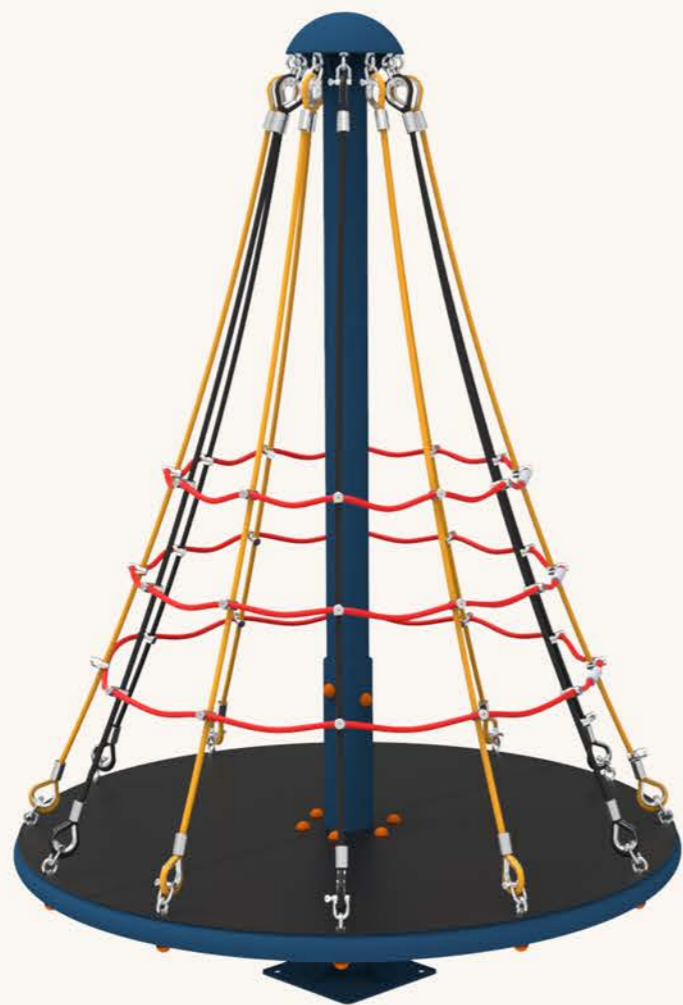

FERRISWHEEL
FW-100

INOX
PARK & URBAN FURNITURE