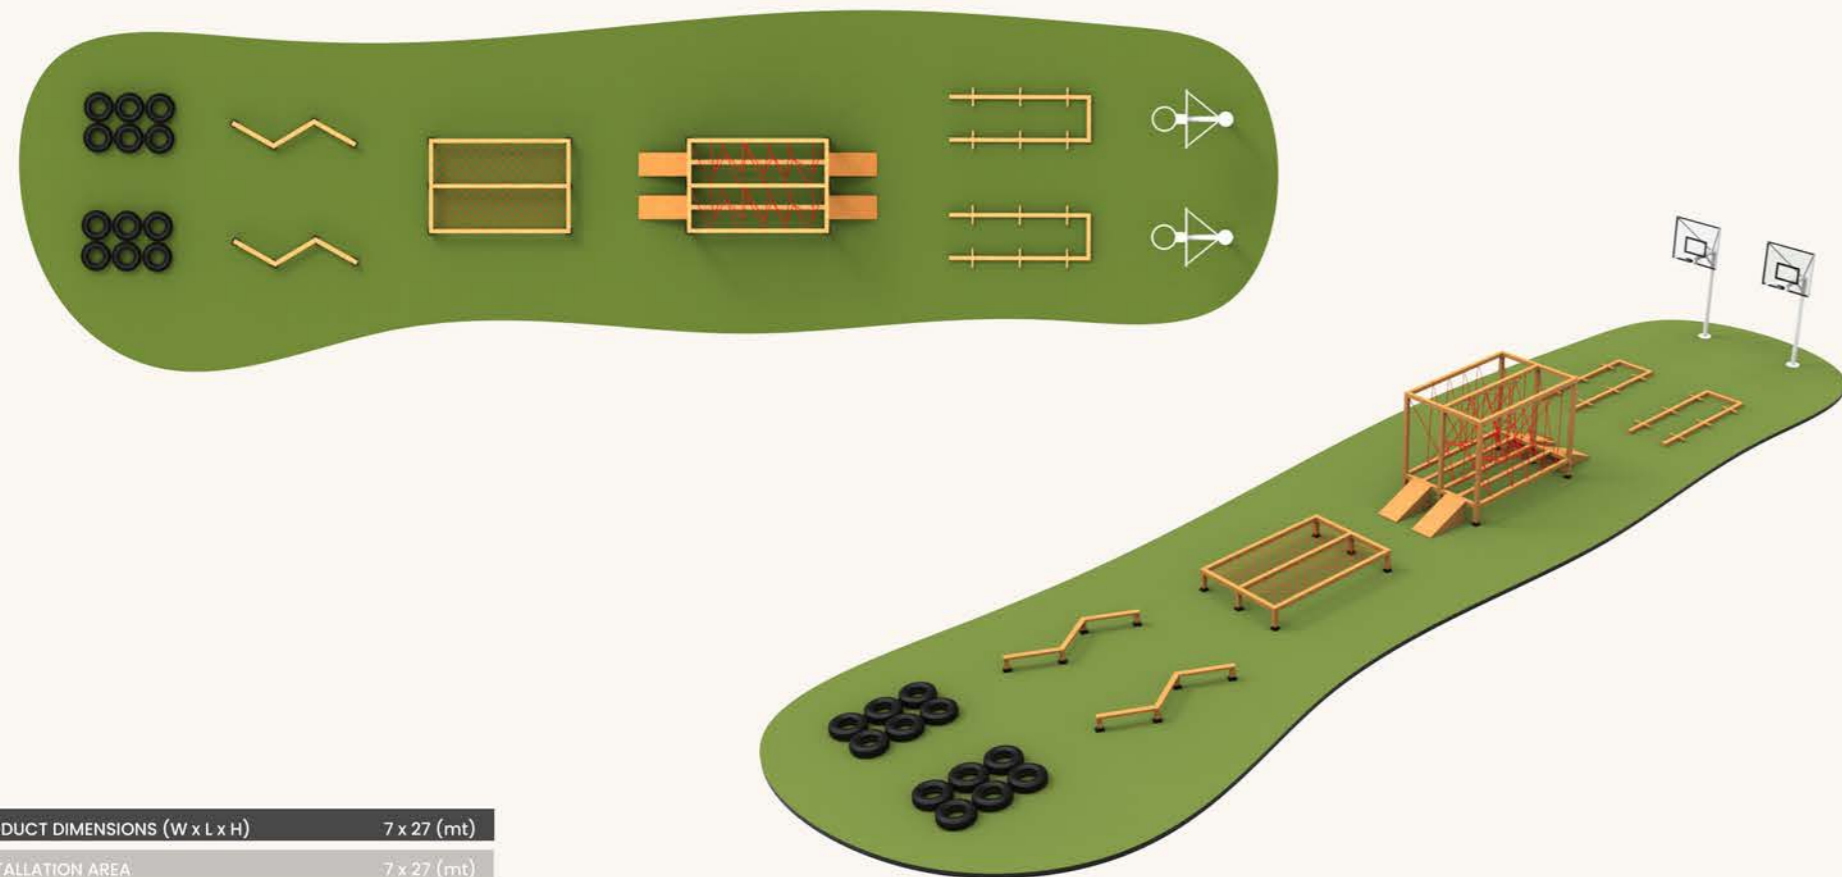

INOX
PARK & URBAN FURNITURE

RACETRACK RT-101

PRODUCT DIMENSIONS (W x L x H)	7 x 27 (mt)
INSTALLATION AREA	7 x 27 (mt)
SAFETY AREA	10 x 30 (mt)
FREE FALL HEIGHT	
NUMBER OF USERS	20 person

RACETRACK

RT-102

INOX
PARK & URBAN FURNITURE