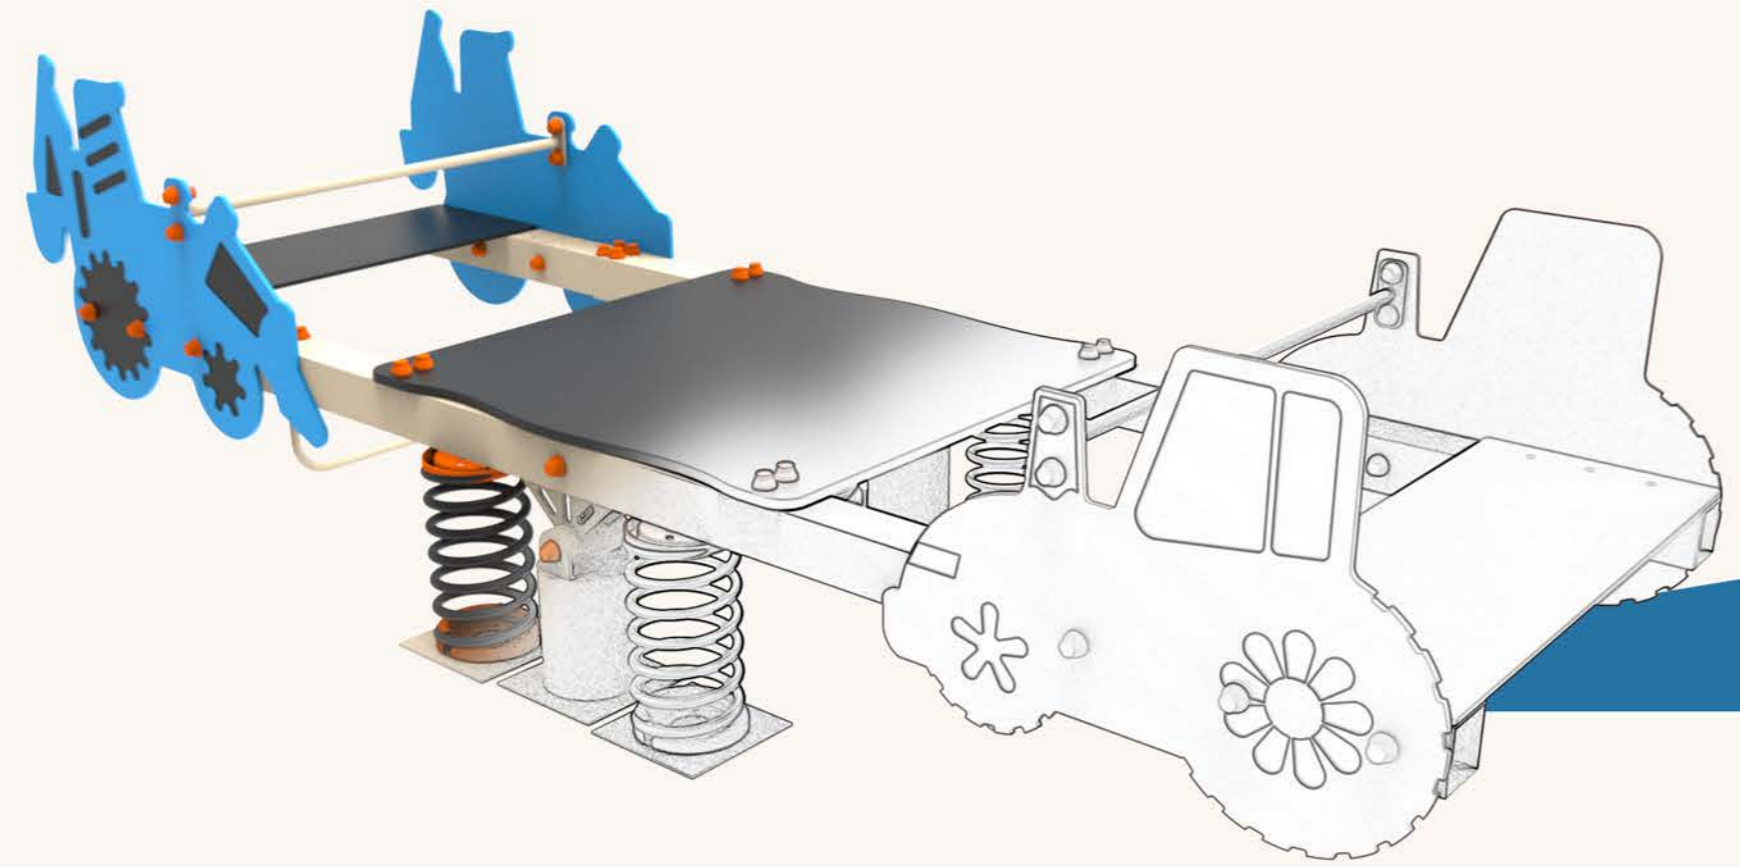

ROPE
CLIMBING

WAVE THEME CLIMBING WC-100

PRODUCT DIMENSIONS (W x L x H)	15 x 10 x 2 (mt)
INSTALLATION AREA	15 x 10 (mt)
SAFETY AREA	18 x 13 (mt)
FREE FALL HEIGHT	2 (mt)
NUMBER OF USERS	20 person

SEESAW

SEESAW
SW-100