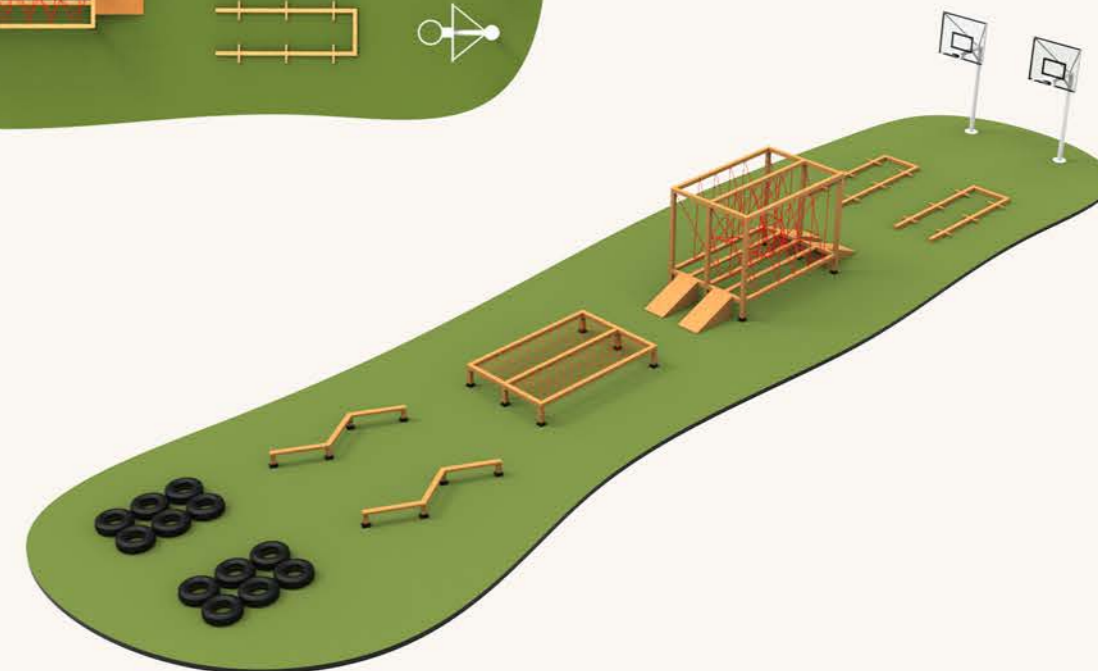

RACETRACK RT-101

PRODUCT DIMENSIONS (W x L x H)	7 x 27 (mt)
INSTALLATION AREA	7 x 27 (mt)
SAFETY AREA	10 x 30 (mt)
FREE FALL HEIGHT	
NUMBER OF USERS	20 person