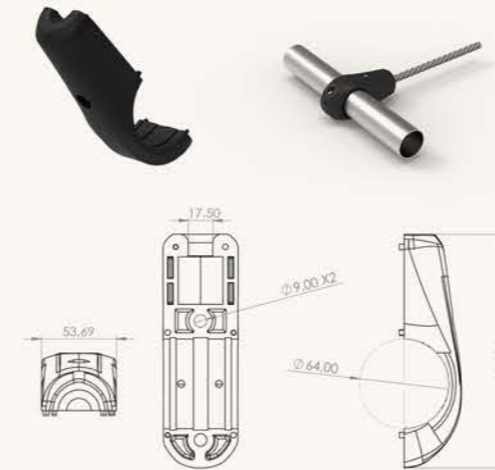

INX-PLS-116
Ø60 - Ø60 PLASTIC PIPE JOINING CLAMP

INX-PLS-114
Ø60 - Ø34 PLASTIC PIPE JOINING CLAMP

INX-PLS-117
TWO PIECE PLASTIC X CONNECTOR

INX-PLS-118
PLASTIC CONNECTION CLAMP
(Ø60 mm PIPE-16 mm ROPE CONNECTION CLAMP)