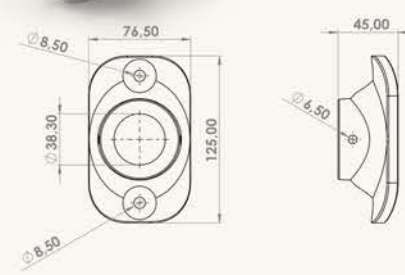

16 mm Aluminum Short Ring

INX-ALM-109

ALUMINUM CONNECTION CLAMP
(for Ø89-114 mm PIPE - Ø48 mm PIPE CONNECTION CLAMP)

INX-ALM-107

ALUMINUM CONNECTION CLAMP
(Ø60 mm PIPE-HDPE CONNECTION CLAMP)

INX-ALM-110

ALUMINUM CONNECTION CLAMP
(for Ø89-114 mm PIPE - Ø38 mm PIPE CONNECTION CLAMP)