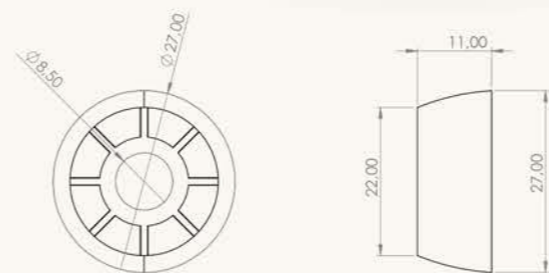

INX-PLS-106
M8 PLASTIC SCREW HIDING