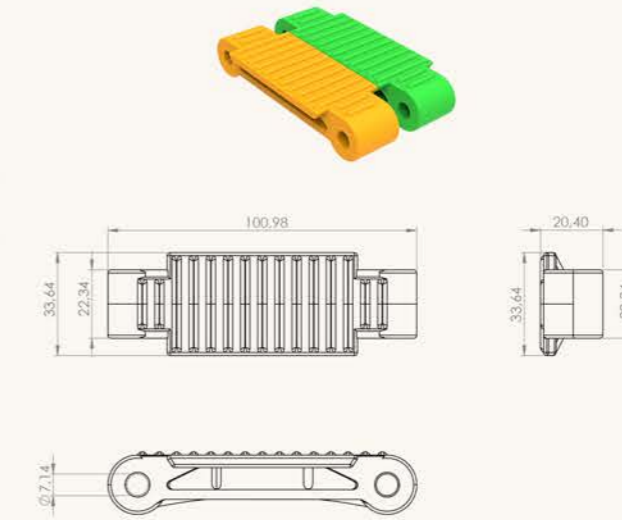

INX-PLS-119
TRAMPOLINE PLASTIC PART