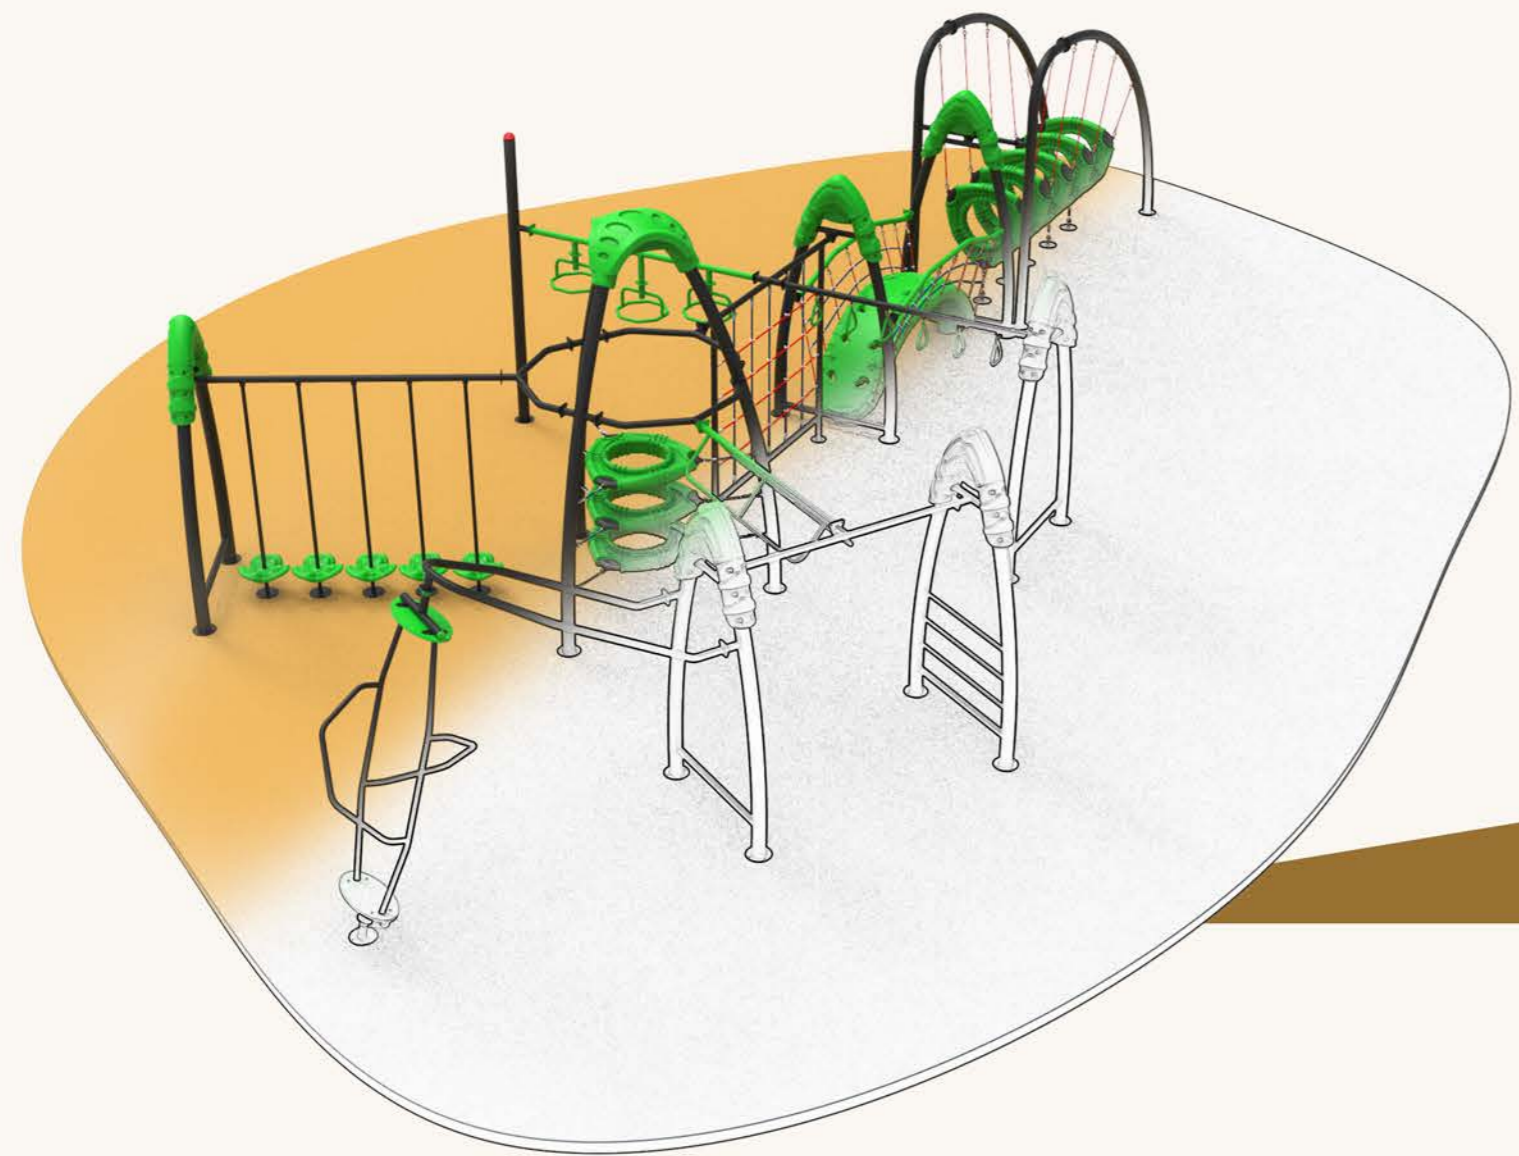

INOX
PARK & URBAN FURNITURE

SMALL ADVENTURE PLAYGROUND

inox-park.com