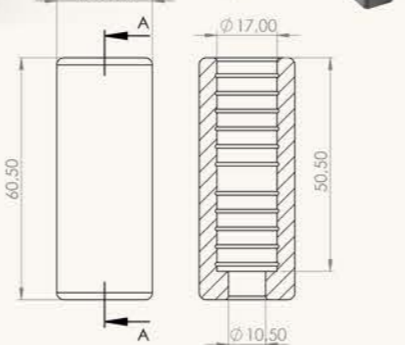

INX-ALM-104

16 mm Aluminum rope end