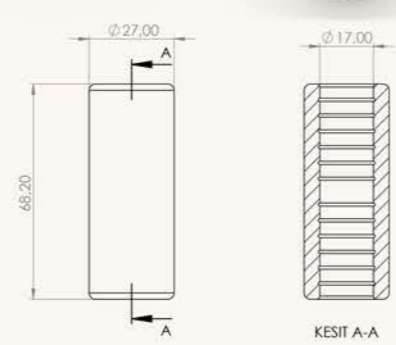

16 mm Thimble with galvanised

INX-ALM-102

16 mm Aluminum articulated T connector

INX-ALM-100

16 mm Aluminum injection X connector

INX-ALM-103

16 mm Aluminum rope extension connector

INX-ALM-101