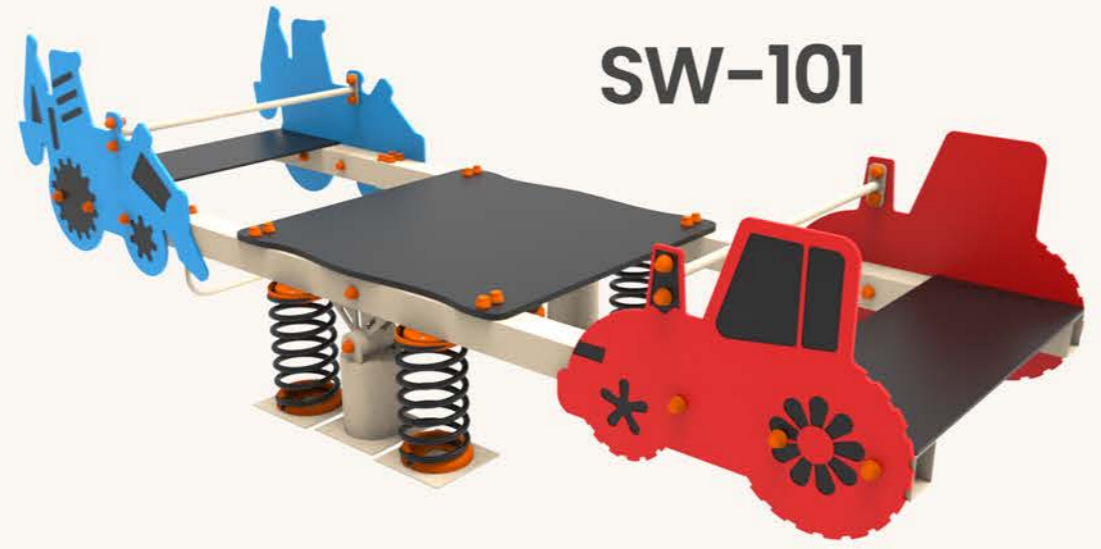

SEESAW
SW-102