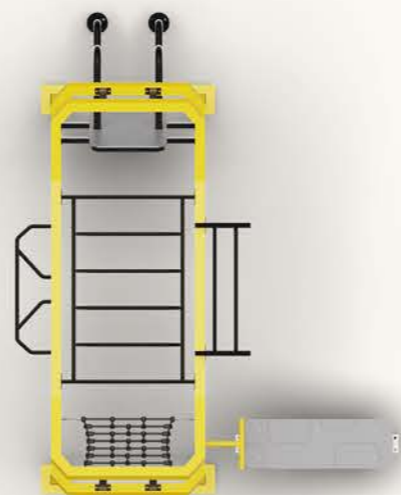

DYNAMIC
PLAYGROUNDS

ELITE SPORTS SERIE ES-202

INOX
PARK & URBAN FURNITURE

PRODUCT DIMENSIONS (W x L x H)	6,1 x 3,9 x 2,8 (mt)
INSTALLATION AREA	6,1 x 3,9 (mt)
SAFETY AREA	9,1 x 6,9 (mt)
FREE FALL HEIGHT	0,4 (mt)
NUMBER OF USERS	9 person

inox-park.com

INOX
PARK & URBAN FURNITURE

DYNAMIC
PLAYGROUNDS