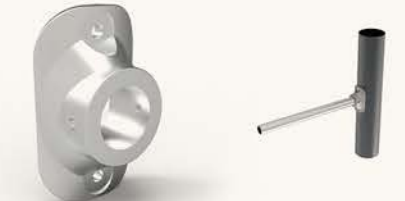

16 mm Aluminum T connector

INX-ALM-104

16 mm Aluminum rope end

INX-ALM-105

16 mm Aluminum Long Ring

INX-ALM-108

ALUMINUM CONNECTION CLAMP
(Ø60 mm PIPE-16 mm ROPE CONNECTION CLAMP)

INX-ALM-106

16 mm Aluminum Short Ring

INX-ALM-109

ALUMINUM CONNECTION CLAMP
(for Ø89-114 mm PIPE - Ø48 mm PIPE CONNECTION CLAMP)

INX-ALM-107

ALUMINUM CONNECTION CLAMP
(Ø60 mm PIPE-HDPE CONNECTION CLAMP)

INX-ALM-110

ALUMINUM CONNECTION CLAMP
(for Ø89-114 mm PIPE - Ø38 mm PIPE CONNECTION CLAMP)