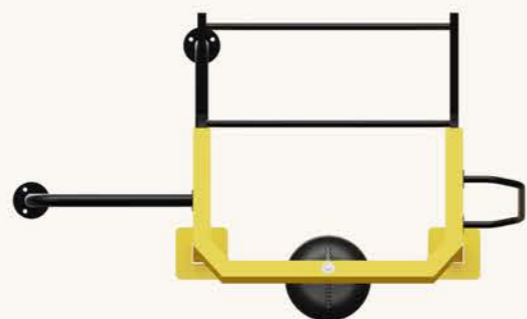

INOX
PARK & URBAN FURNITURE

DYNAMIC
PLAYGROUNDS