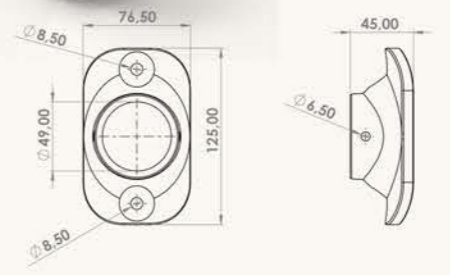

INX-ALM-109

ALUMINUM CONNECTION CLAMP
(for Ø89-114 mm PIPE - Ø48 mm PIPE CONNECTION CLAMP)