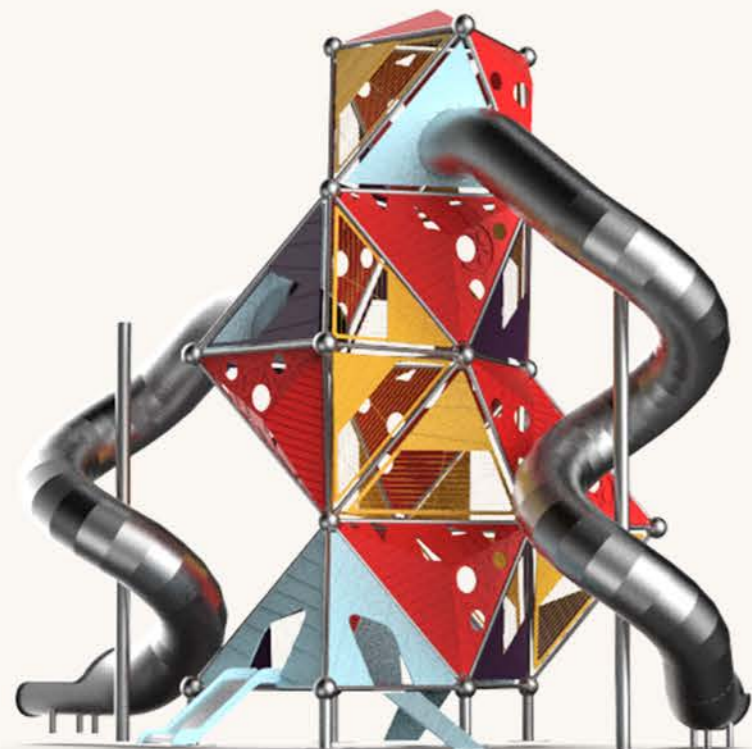

DYNAMIC
PLAYGROUNDS

INOX
PARK & URBAN FURNITURE

CUBE HOUSE ONE SERIE

PRODUCT DIMENSIONS (W x L x H)	6,9 x 8,25 x 7,9 (mt)
INSTALLATION AREA	6,9 x 8,25 (mt)
SAFETY AREA	9,9 x 11,25 (mt)
FREE FALL HEIGHT	0,65 (mt)
NUMBER OF USERS	51 person

inox-park.com