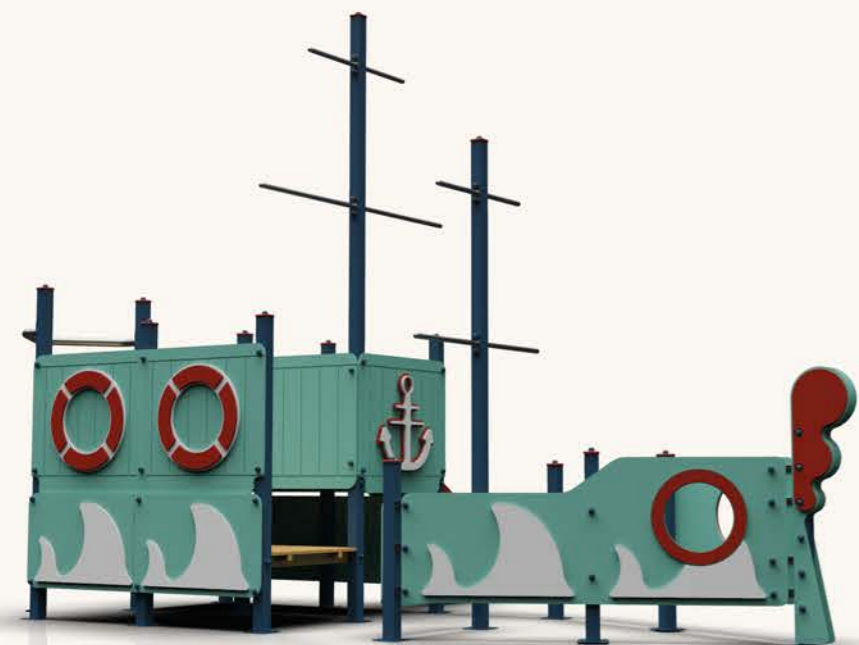

DYNAMIC
PLAYGROUNDS

HEMLOCK SERIE HM-301

INOX
PARK & URBAN FURNITURE

PRODUCT DIMENSIONS (W x L x H)	4,2 x 6,1 x 4,2 (mt)
INSTALLATION AREA	4,2 x 6,1 (mt)
SAFETY AREA	8,2 x 10,5 (mt)
FREE FALL HEIGHT	0,5 (mt)
NUMBER OF USERS	14 person

inox-park.com

INOX
PARK & URBAN FURNITURE

DYNAMIC
PLAYGROUNDS