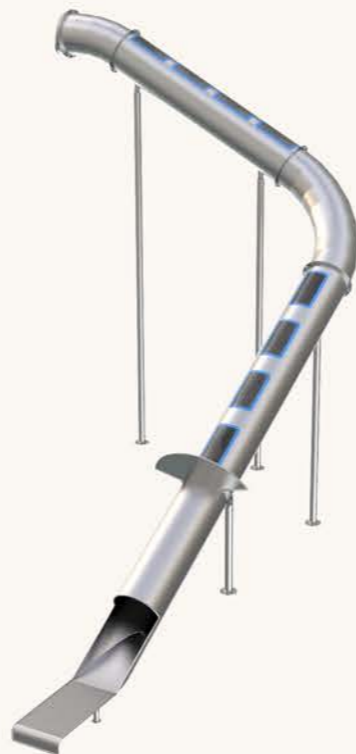

INX-SSS-113

H:250 cm AISI 304 QUALITY STAINLESS STEEL SPIRAL TUNNEL SLIDE, THICKNESS : 2 mm

INX-SSS-114

H:300 cm AISI 304 QUALITY STAINLESS STEEL TUNNEL SLIDE, THICKNESS : 2 mm

INX-SSS-115

H:450 cm AISI 304 QUALITY STAINLESS STEEL LEFT CURVED TUNNEL SLIDE, THICKNESS : 2 mm

INX-SSS-116

H:500 cm AISI 304 QUALITY
STAINLESS STEEL SPIRAL
TUNNEL SLIDE, THICKNESS : 2 mm

INX-SSS-117

H800 CM AISI 304 QUALITY STAINLESS STEEL
CURVED TUBE SLIDE

INX-SSS-118

H750 CM AISI 304 QUALITY STAINLESS
STEEL CURVED TUBE SLIDE