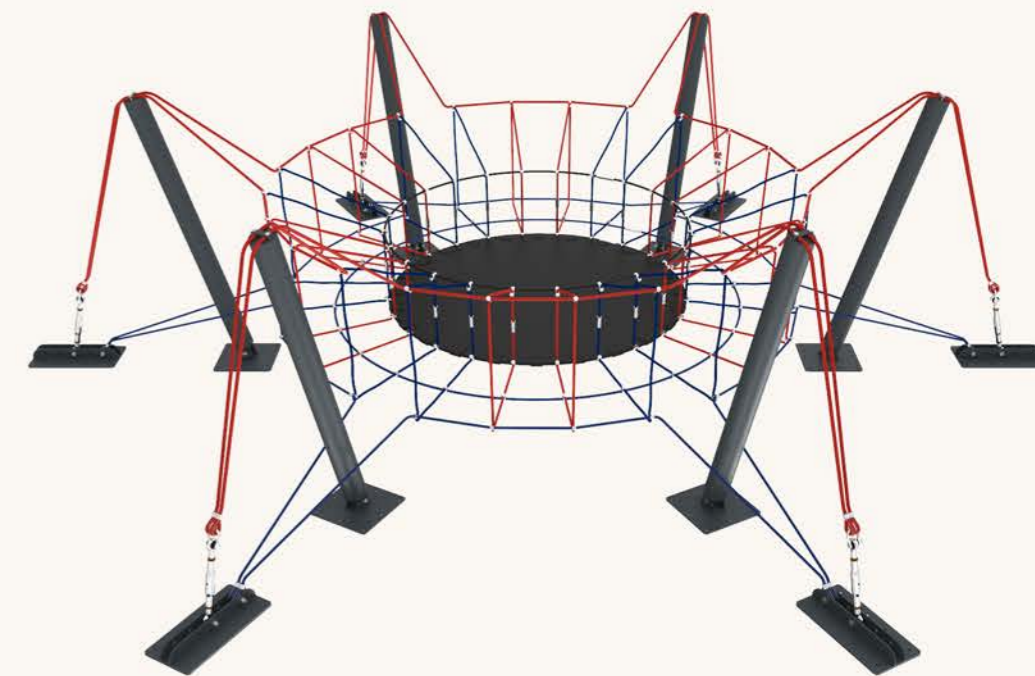

SPIDER CLIMBING
SC-100