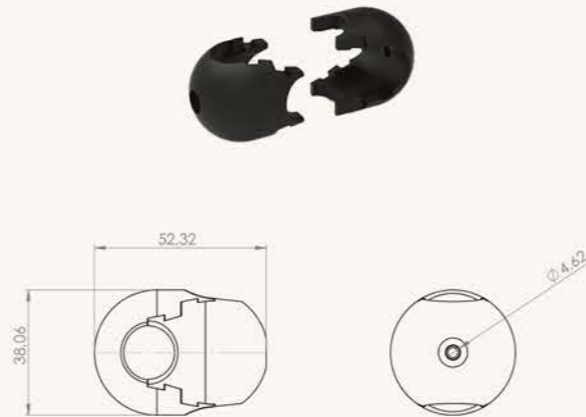

INX-PLS-117
TWO PIECE PLASTIC X CONNECTOR