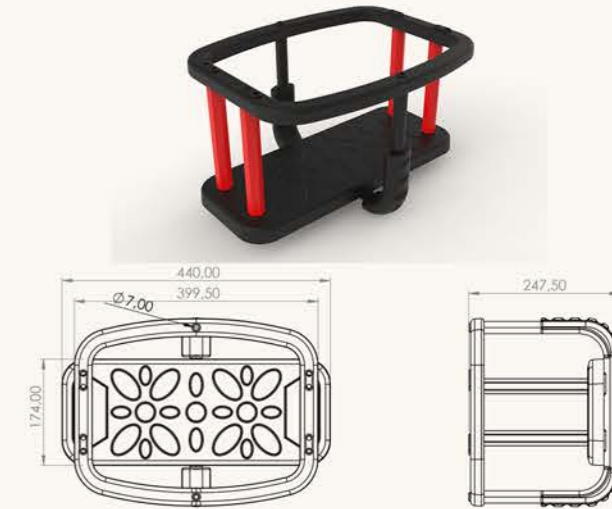

INX-RBR-101
RUBBER SWING SEAT BLACK COLOR, WITHOUT CHAIN

INX-PLS-119
TRAMPOLINE PLASTIC PART

INX-RBR-102
SEASAW STOPPING RUBBER WEDGE

INX-RBR-100
RUBBER SWING SEAT WITH COLOR GUARDS, WITHOUT CHAIN

INX-RBR-103
CIRCULAR RUBBER SEAT