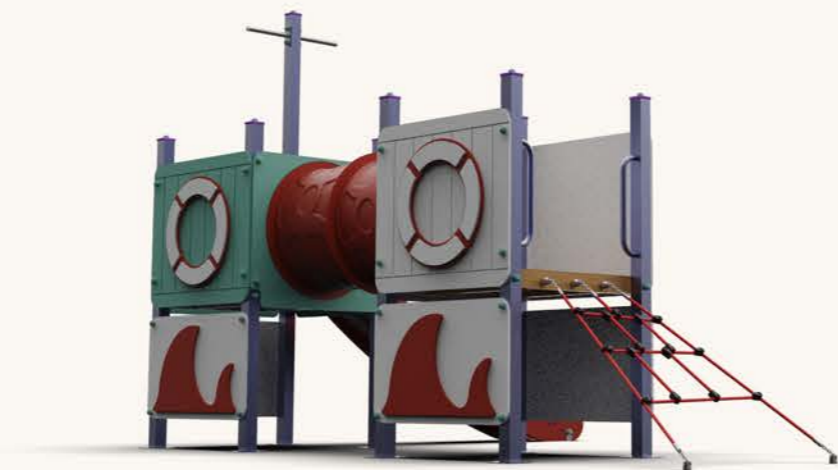

inox-park.com

DYNAMIC
PLAYGROUNDS

HEMLOCK SERIE HM-201

INOX
PARK & URBAN FURNITURE

INOX
PARK & URBAN FURNITURE

DYNAMIC
PLAYGROUNDS

HEMLOCK SERIE HM-202

PRODUCT DIMENSIONS (W x L x H)	3,2 x 4,6 x 3 (mt)
INSTALLATION AREA	3,2 x 4,6 (mt)
SAFETY AREA	6,2 x 7,6 (mt)
FREE FALL HEIGHT	1 (mt)
NUMBER OF USERS	9 person