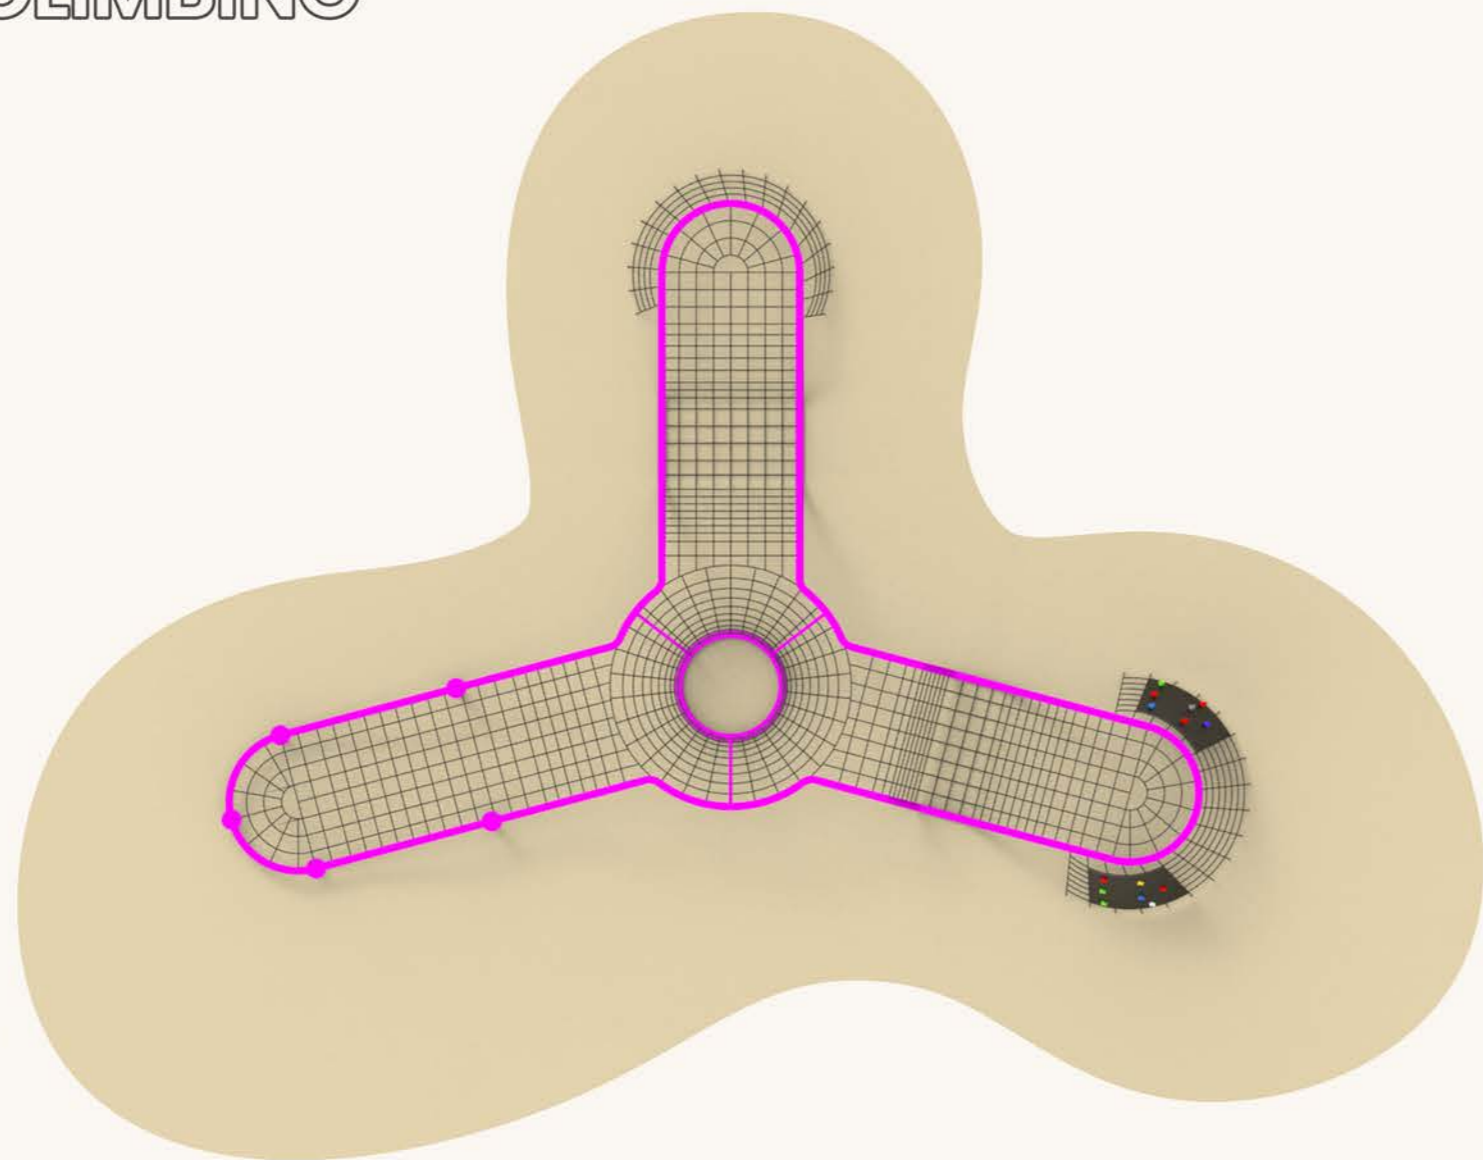

PRODUCT DIMENSIONS (W x L x H)	7 x 27 (mt)
INSTALLATION AREA	7 x 27 (mt)
SAFETY AREA	10 x 30 (mt)
FREE FALL HEIGHT	
NUMBER OF USERS	20 person

inox-park.com

just
imagine

ROPE CLIMBING

ROPE
CLIMBING

PYRAMIDE CLIMBING
PC-100

ROPE
CLIMBING

WAVE THEME CLIMBING WC-100

PRODUCT DIMENSIONS (W x L x H)	15 x 10 x 2 (mt)
INSTALLATION AREA	15 x 10 (mt)
SAFETY AREA	18 x 13 (mt)
FREE FALL HEIGHT	2 (mt)
NUMBER OF USERS	20 person

SEESAW

SEESAW
SW-100