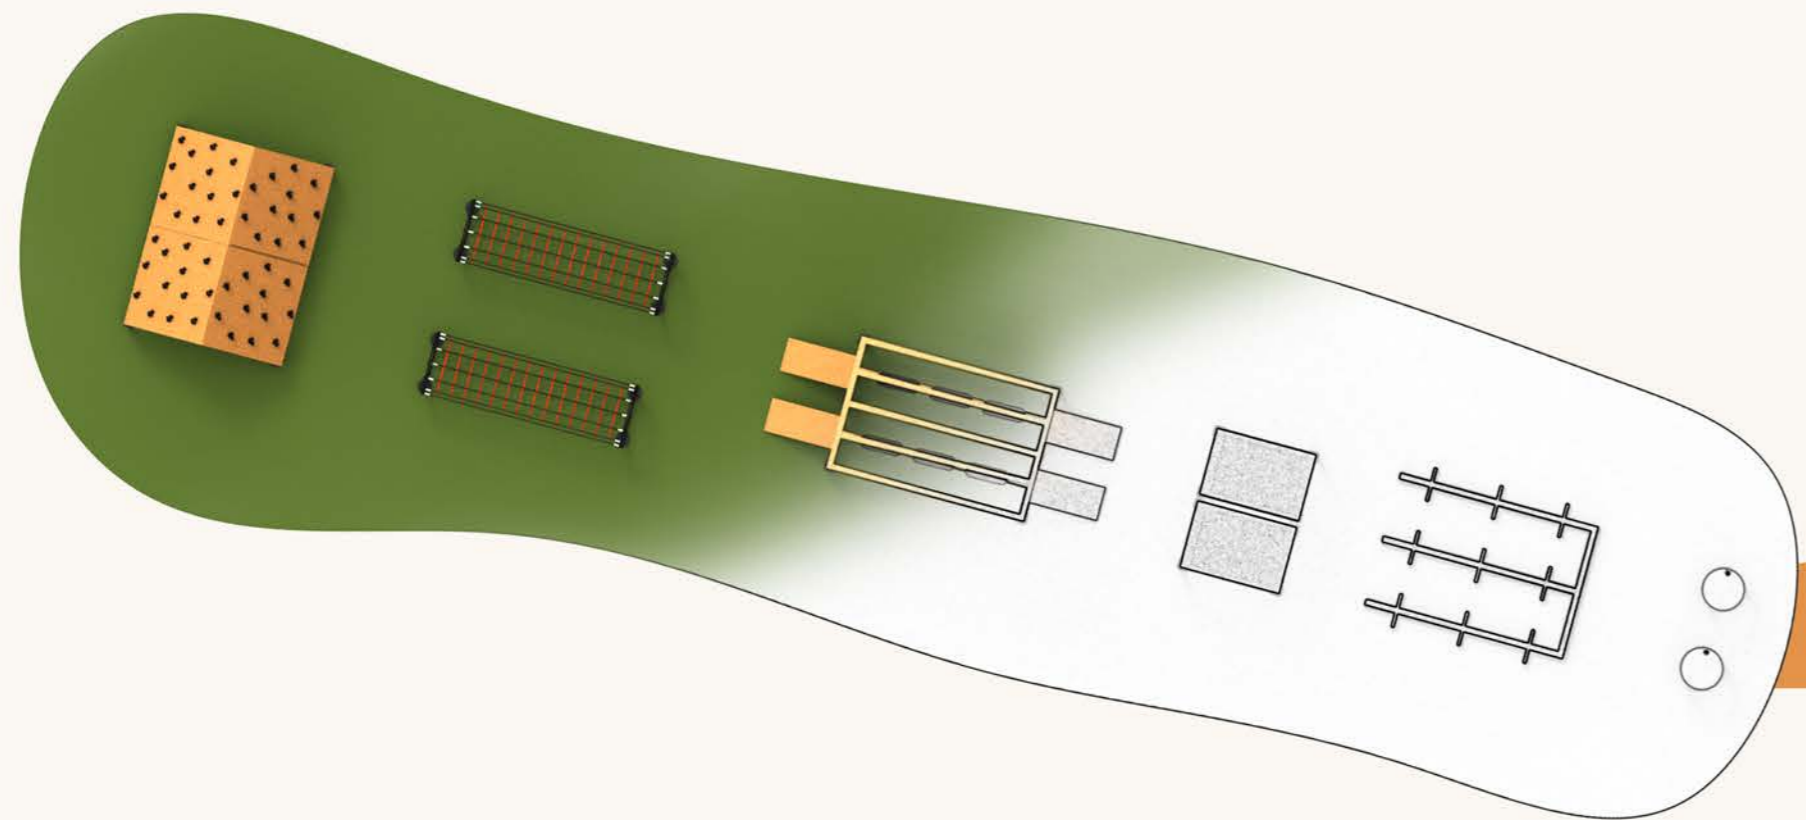

FERRISWHEEL
FW-102

RACETRACK