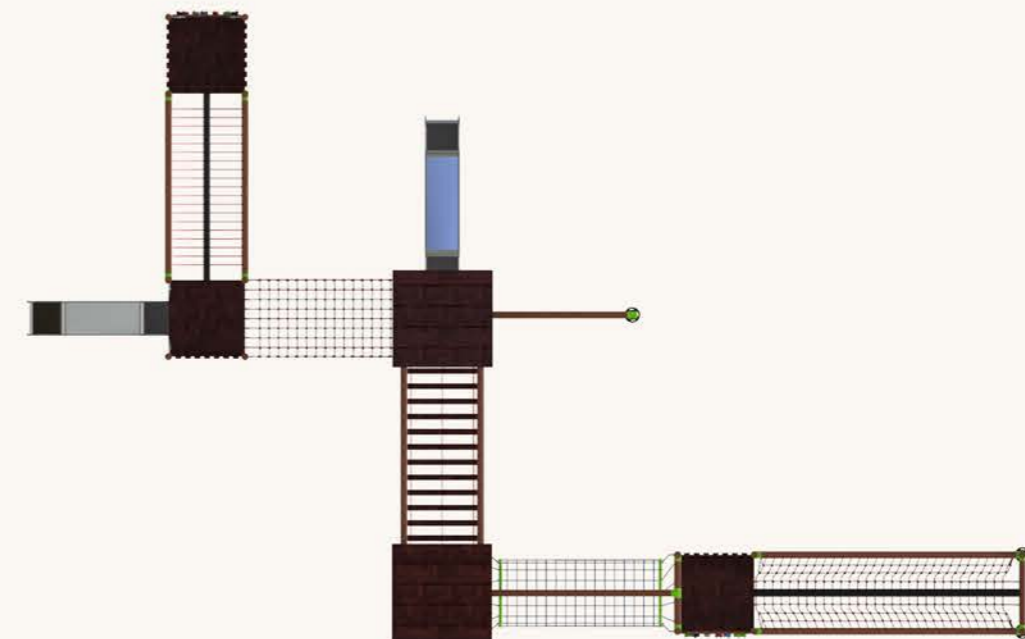

SMALL ADVENTURE PLAYGROUND

SAP-101

PRODUCT DIMENSIONS (W x L x H)	15,5 x 11,5 x 3,8 (mt)
INSTALLATION AREA	15,5 x 11,5 (mt)
SAFETY AREA	18,5 x 14,5 (mt)
FREE FALL HEIGHT	0,30 (mt)
NUMBER OF USERS	20 person