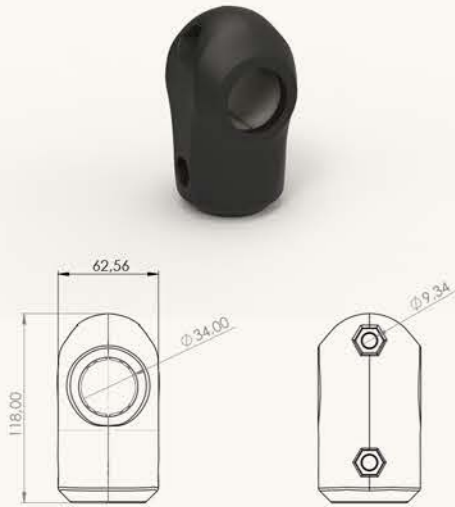

INX-PLS-112
Ø34 - Ø34 PLASTIC PIPE JOINING CLAMP