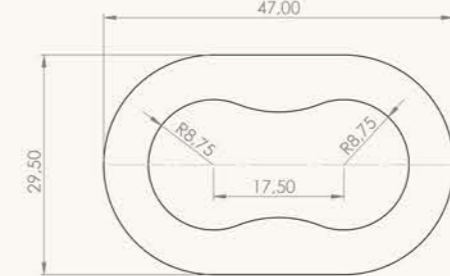

INX-ALM-106

16 mm Aluminum Short Ring