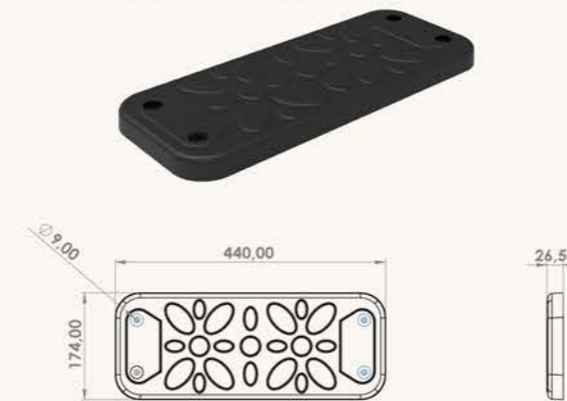

INX-RBR-101
RUBBER SWING SEAT BLACK COLOR, WITHOUT CHAIN