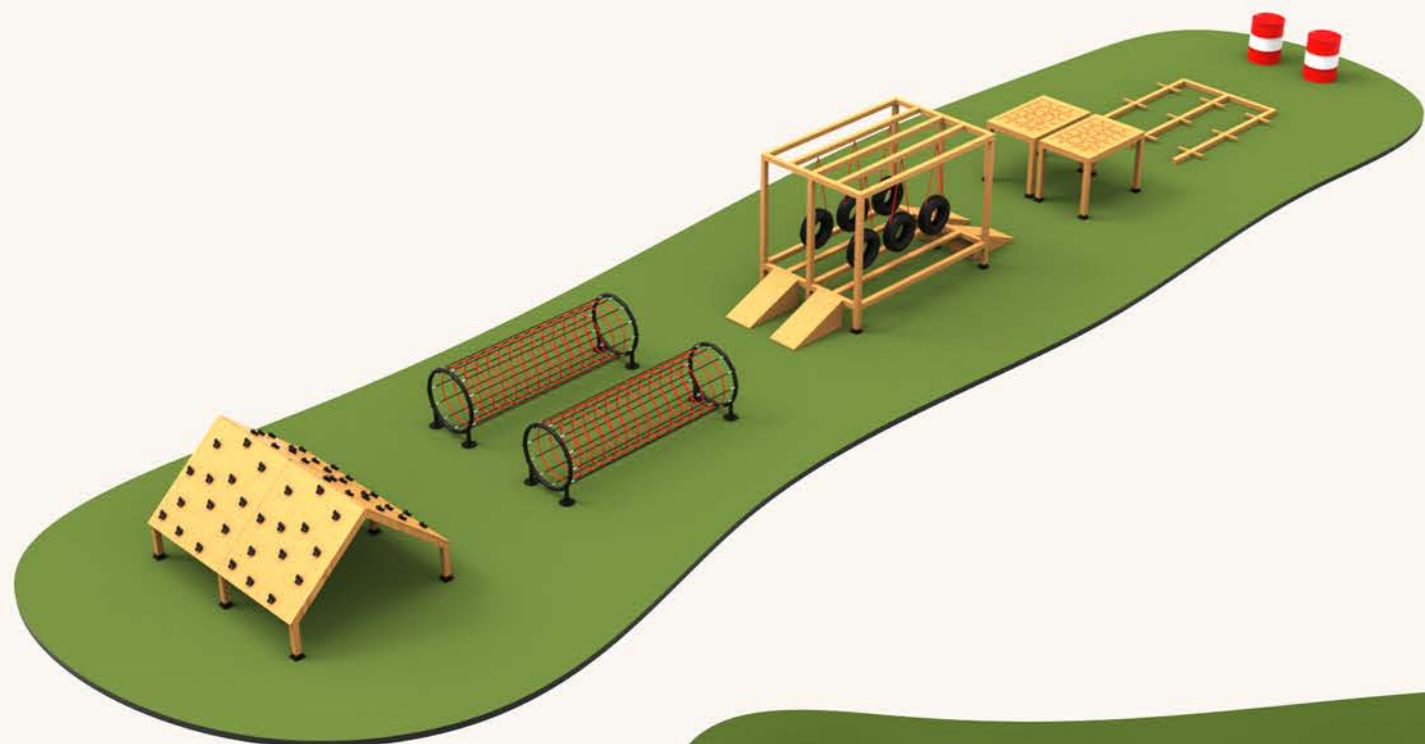

FERRISWHEEL
FW-103

RACETRACK

RACETRACK RT-100

INOX
PARK & URBAN FURNITURE

PRODUCT DIMENSIONS (W x L x H)	7 x 27 (mt)
INSTALLATION AREA	7 x 27 (mt)
SAFETY AREA	10 x 30 (mt)
FREE FALL HEIGHT	
NUMBER OF USERS	20 person