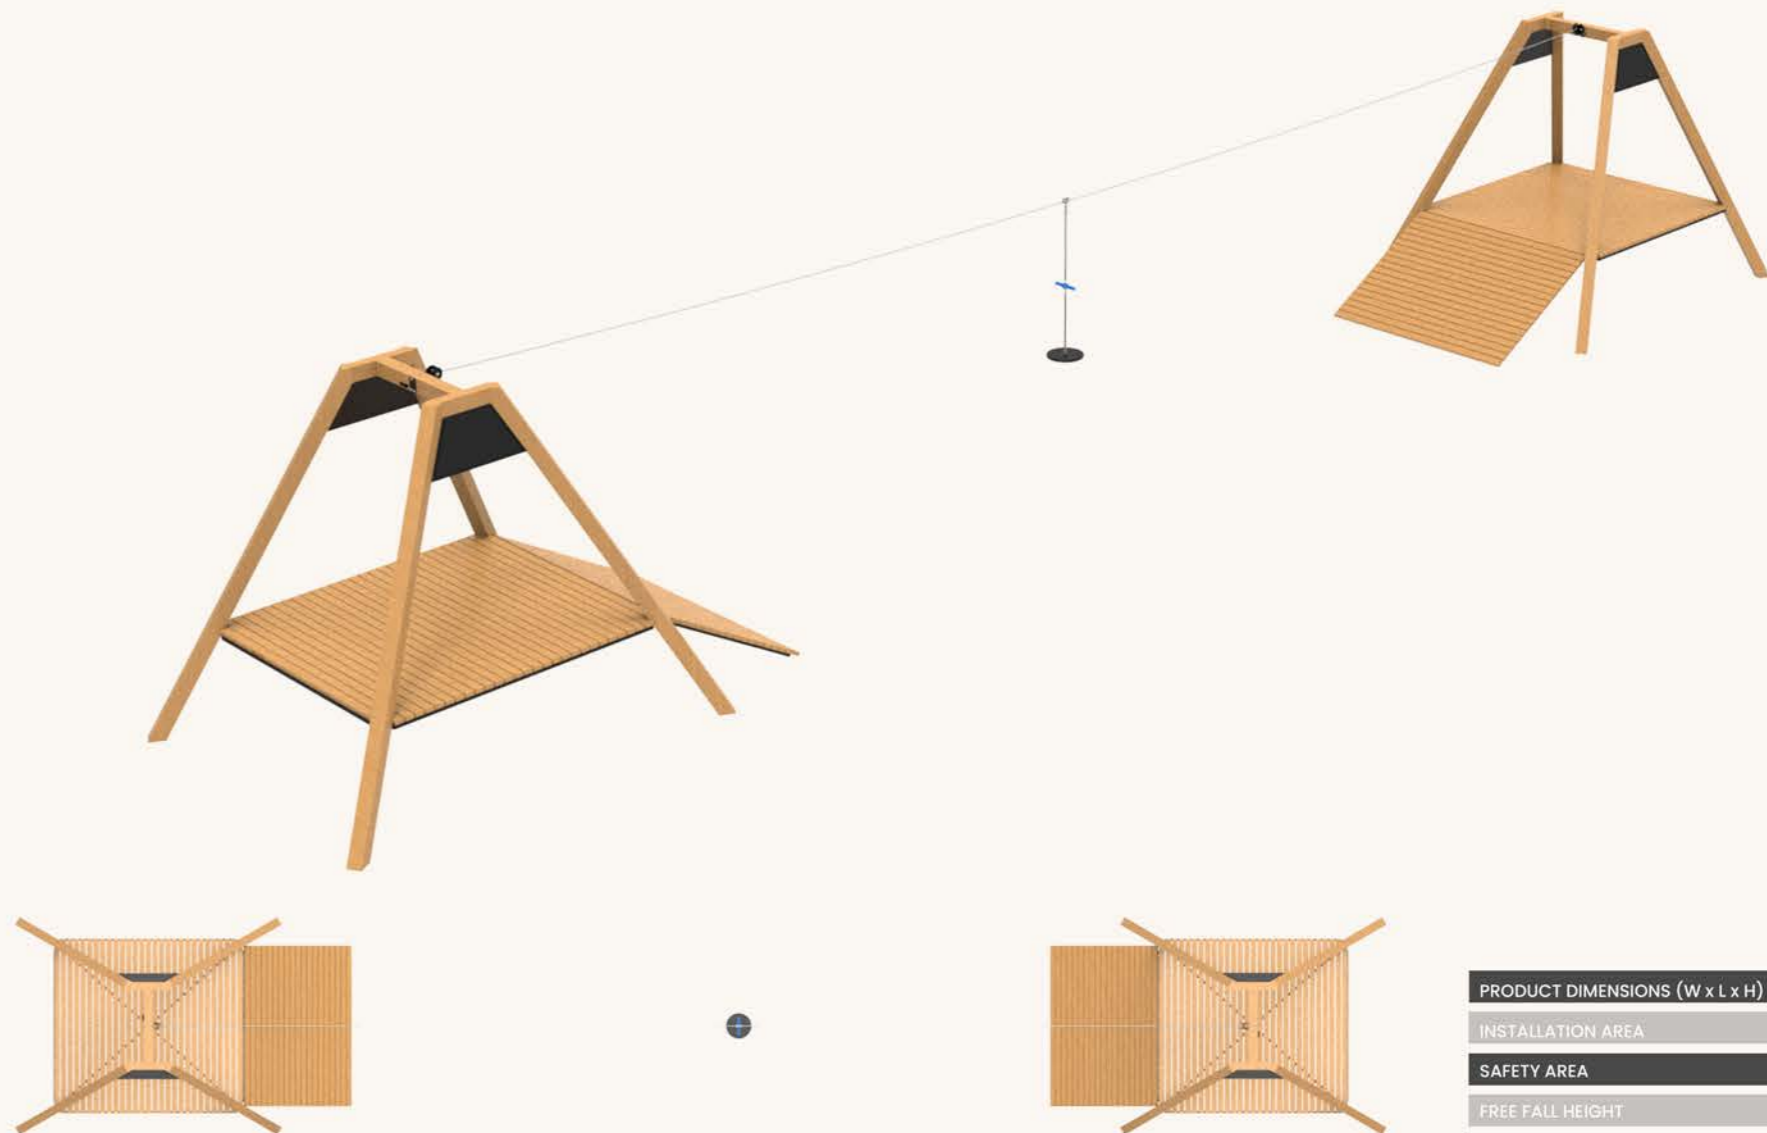

INOX
PARK & URBAN FURNITURE

CABLEWAY

inox-park.com

CABLEWAY CW-100

INOX
PARK & URBAN FURNITURE

PRODUCT DIMENSIONS (W x L x H)	3,5 x 20 x 3 (mt)
INSTALLATION AREA	3,5 x 20 (mt)
SAFETY AREA	6,5 x 23 (mt)
FREE FALL HEIGHT	1,50 (mt)
NUMBER OF USERS	10 person

INOX
PARK & URBAN FURNITURE

CABLEWAY CW-200

PRODUCT DIMENSIONS (W x L x H)	3,5 x 20 x 3 (mt)
INSTALLATION AREA	3,5 x 20 (mt)
SAFETY AREA	6,5 x 23 (mt)
FREE FALL HEIGHT	1,50 (mt)
NUMBER OF USERS	6 person