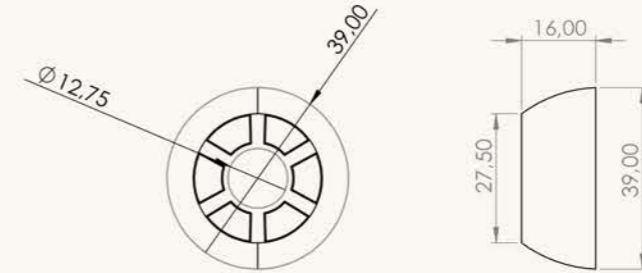

INX-PLS-102
PLASTIC THROUGH PLUG FOR $\phi 89$ PIPE

INX-PLS-105
PLASTIC HANDLE

INX-PLS-106
M8 PLASTIC SCREW HIDING

INX-PLS-109
PLASTIC X CONNECTOR

INX-PLS-107
M12 PLASTIC SCREW HIDING

INX-PLS-110
PLASTIC OPEN THIMBLE