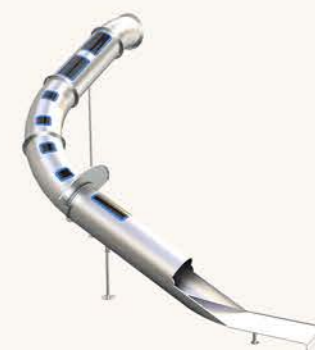

INX-SSS-113

H:250 cm AISI 304 QUALITY STAINLESS STEEL SPIRAL TUNNEL SLIDE, THICKNESS : 2 mm

INX-SSS-114

H:300 cm AISI 304 QUALITY STAINLESS STEEL TUNNEL SLIDE, THICKNESS : 2 mm

INX-SSS-115

H:450 cm AISI 304 QUALITY STAINLESS STEEL LEFT CURVED TUNNEL SLIDE, THICKNESS : 2 mm