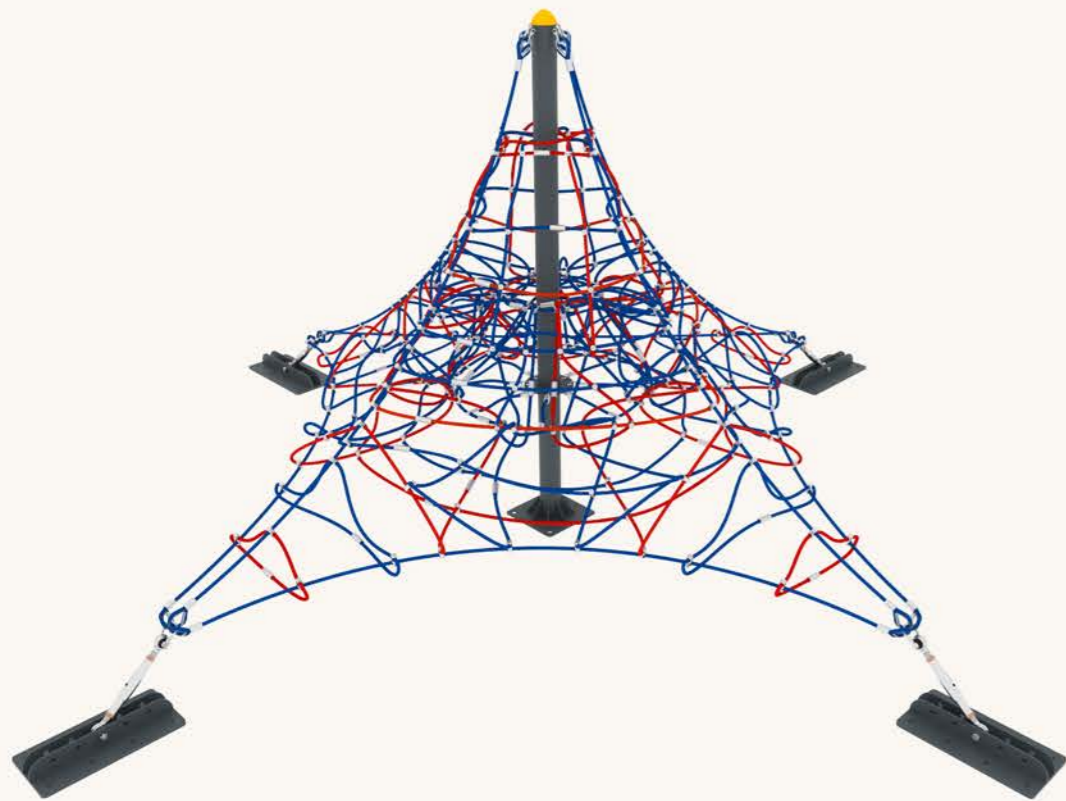

ROPE
CLIMBING

PYRAMIDE CLIMBING
PC-100

INOX
PARK & URBAN FURNITURE