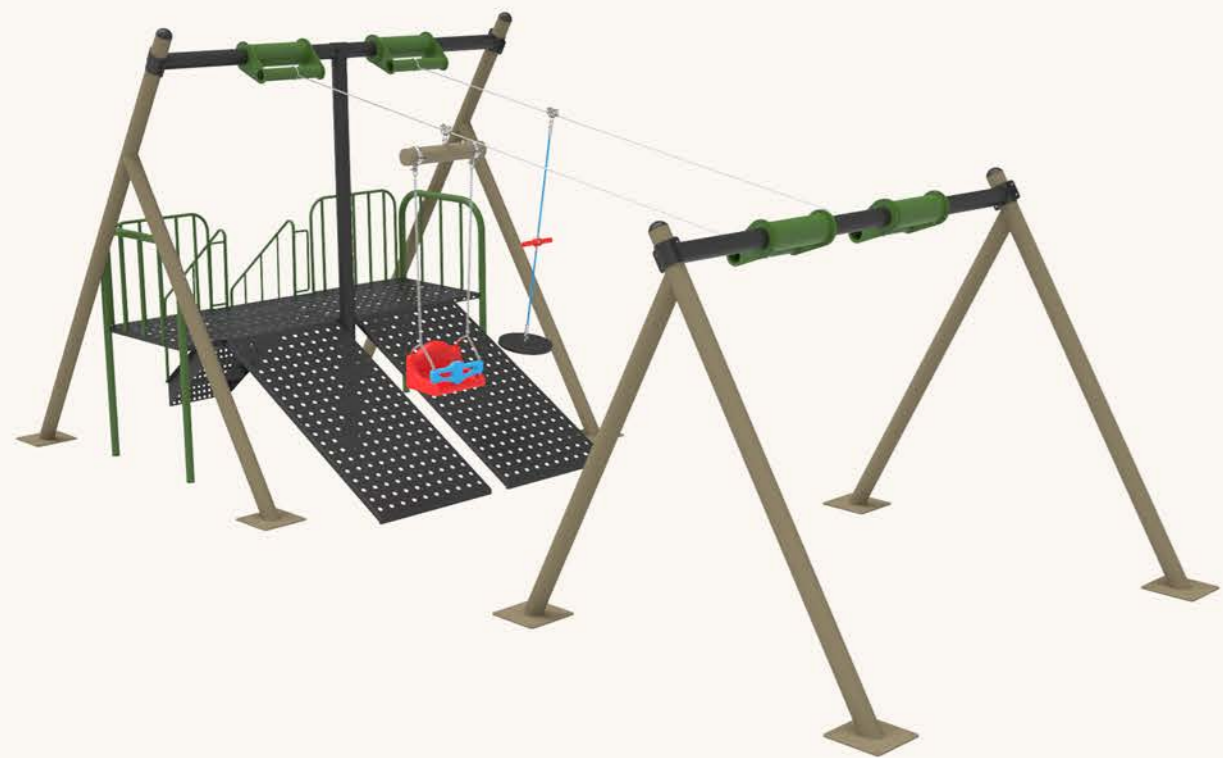

CABLEWAY CW-100

INOX
PARK & URBAN FURNITURE

PRODUCT DIMENSIONS (W x L x H)	3,5 x 20 x 3 (mt)
INSTALLATION AREA	3,5 x 20 (mt)
SAFETY AREA	6,5 x 23 (mt)
FREE FALL HEIGHT	1,50 (mt)
NUMBER OF USERS	10 person

INOX
PARK & URBAN FURNITURE