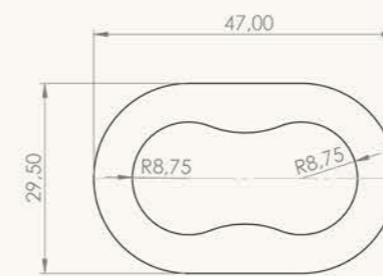

16 mm Aluminum T connector

INX-ALM-104

16 mm Aluminum rope end

INX-ALM-105

16 mm Aluminum Long Ring

INX-ALM-108

ALUMINUM CONNECTION CLAMP
(Ø60 mm PIPE-16 mm ROPE CONNECTION CLAMP)

INX-ALM-106