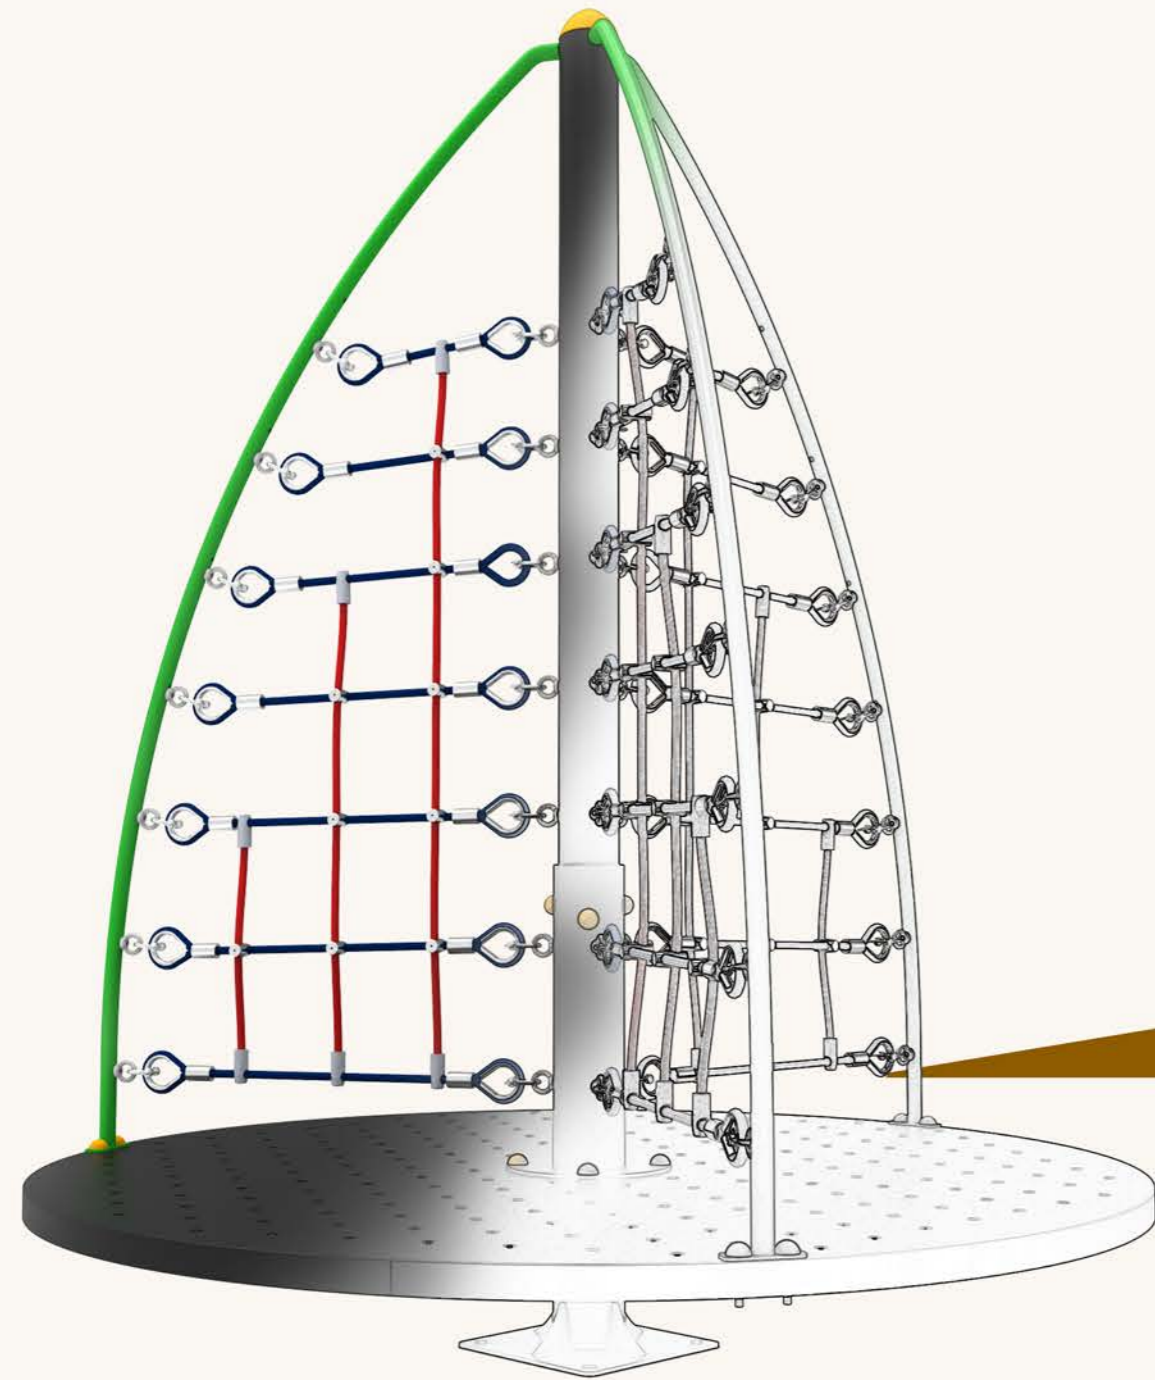

INOX
PARK & URBAN FURNITURE

FERRISWHEEL

inox-park.com