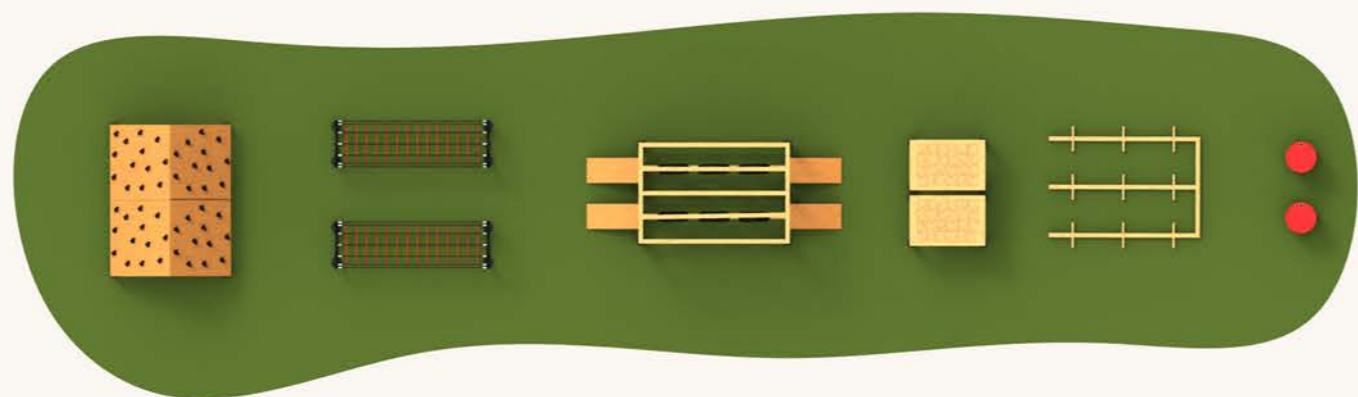

FERRISWHEEL
FW-103

RACETRACK

RACETRACK RT-100

INOX
PARK & URBAN FURNITURE

PRODUCT DIMENSIONS (W x L x H)	7 x 27 (mt)
INSTALLATION AREA	7 x 27 (mt)
SAFETY AREA	10 x 30 (mt)
FREE FALL HEIGHT	
NUMBER OF USERS	20 person