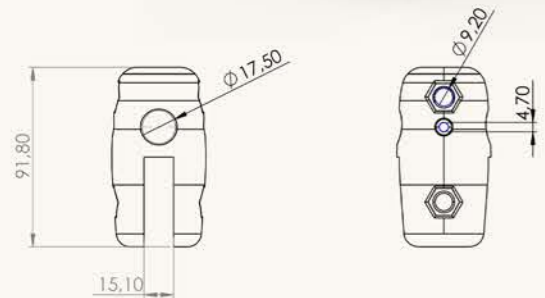

INX-PLS-100
PLASTIC 16 MM ROPE -
PANEL (15 mm) FITTING PART