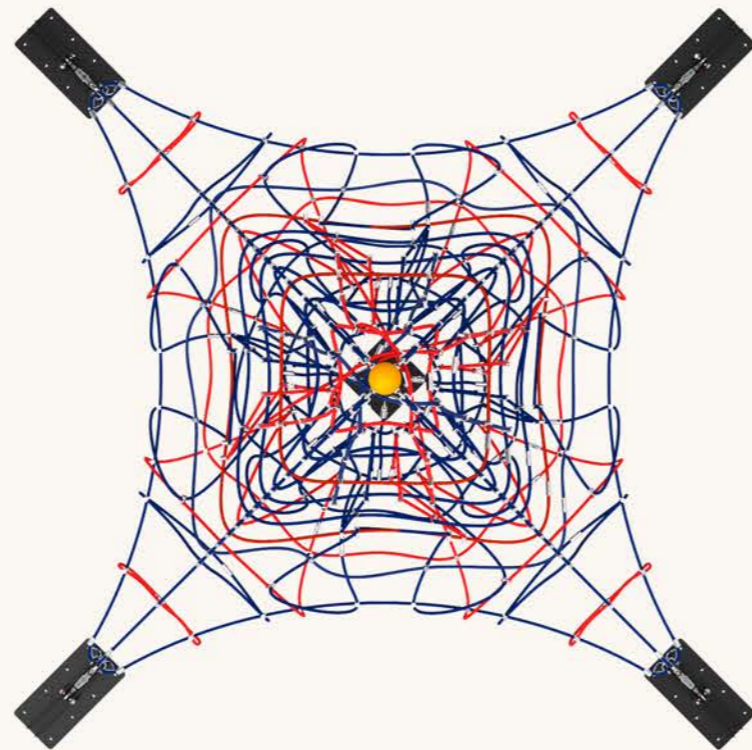

ROPE
CLIMBING

PYRAMIDE CLIMBING
PC-100

INOX
PARK & URBAN FURNITURE