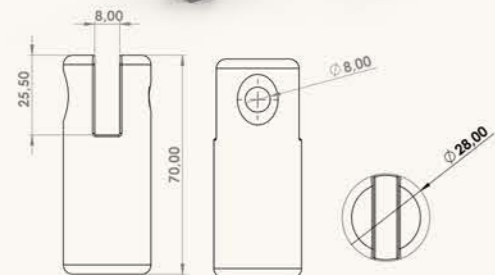

16 mm Thimble with galvanised

INX-ALM-102

16 mm Aluminum articulated T connector

INX-ALM-100

16 mm Aluminum injection X connector

INX-ALM-103

16 mm Aluminum rope extension connector

INX-ALM-101