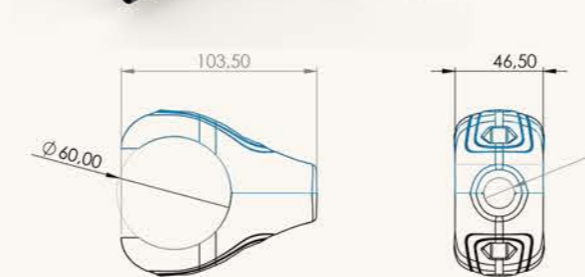

16 mm Aluminum T connector

INX-ALM-104

16 mm Aluminum rope end

INX-ALM-105

16 mm Aluminum Long Ring

INX-ALM-108

ALUMINUM CONNECTION CLAMP
(Ø60 mm PIPE-16 mm ROPE CONNECTION CLAMP)

INX-ALM-106