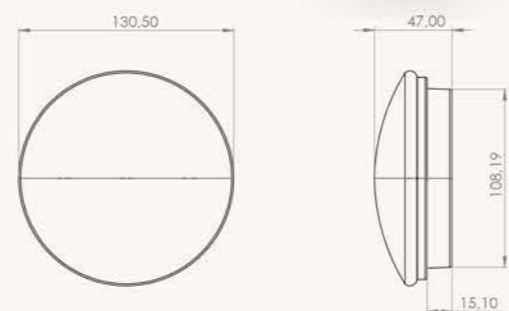

INX-PLS-100
PLASTIC 16 MM ROPE -
PANEL (15 mm) FITTING PART

INX-PLS-103
PLASTIC OUTPUT PLUG FOR $\phi 114$ PIPE

INX-PLS-101
PLASTIC OUTPUT PLUG FOR $\phi 89$ PIPE

INX-PLS-104
PLASTIC THROUGH PLUG FOR $\phi 114$ PIPE