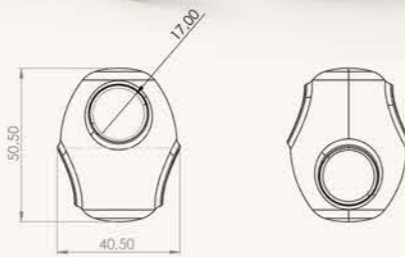

16 mm Thimble with galvanised

INX-ALM-102

16 mm Aluminum articulated T connector

INX-ALM-100

16 mm Aluminum injection X connector

INX-ALM-103

16 mm Aluminum rope extension connector

INX-ALM-101

16 mm Aluminum T connector

INX-ALM-104

16 mm Aluminum rope end

INX-ALM-105

16 mm Aluminum Long Ring

INX-ALM-108

ALUMINUM CONNECTION CLAMP
(Ø60 mm PIPE-16 mm ROPE CONNECTION CLAMP)

INX-ALM-106