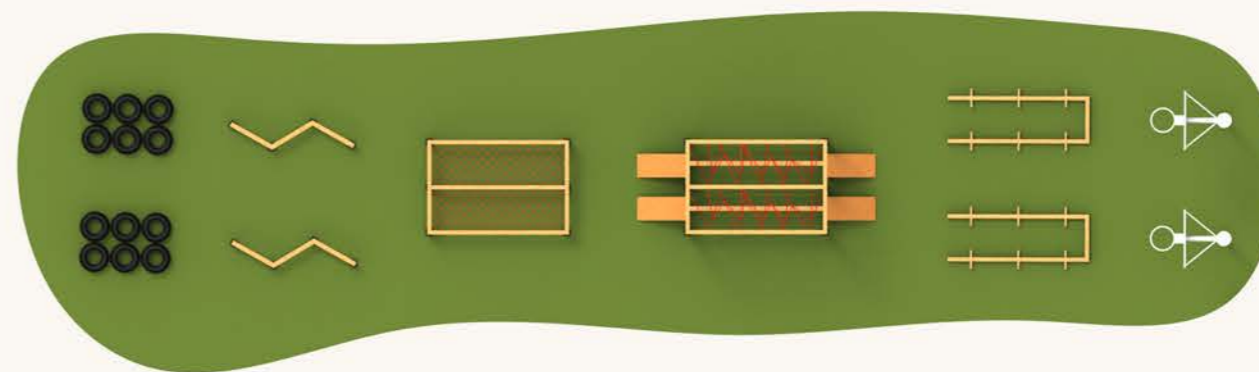

RACETRACK RT-101

PRODUCT DIMENSIONS (W x L x H)	7 x 27 (mt)
INSTALLATION AREA	7 x 27 (mt)
SAFETY AREA	10 x 30 (mt)
FREE FALL HEIGHT	
NUMBER OF USERS	20 person