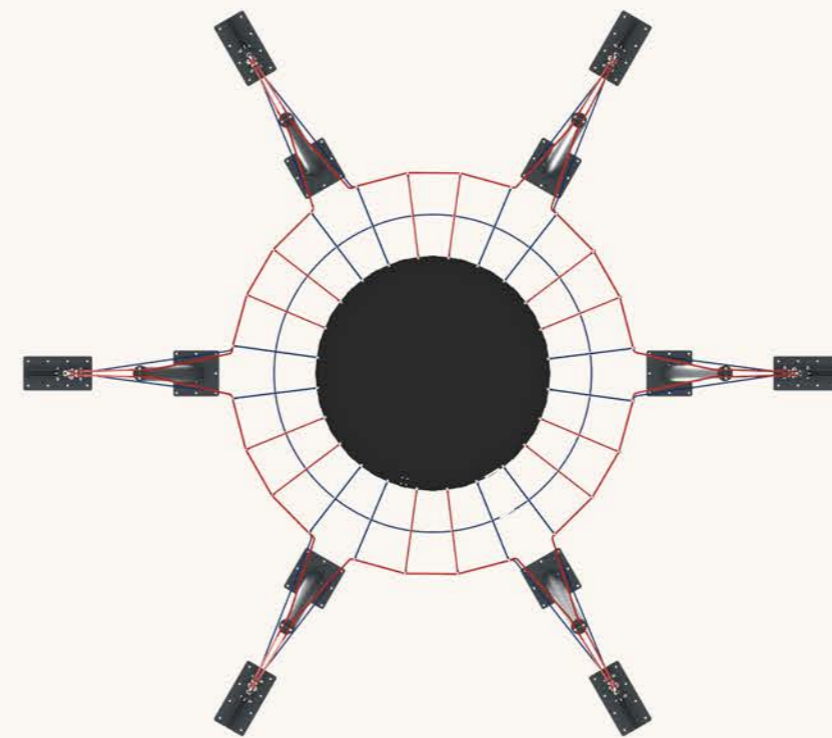

SPIDER CLIMBING
SC-100