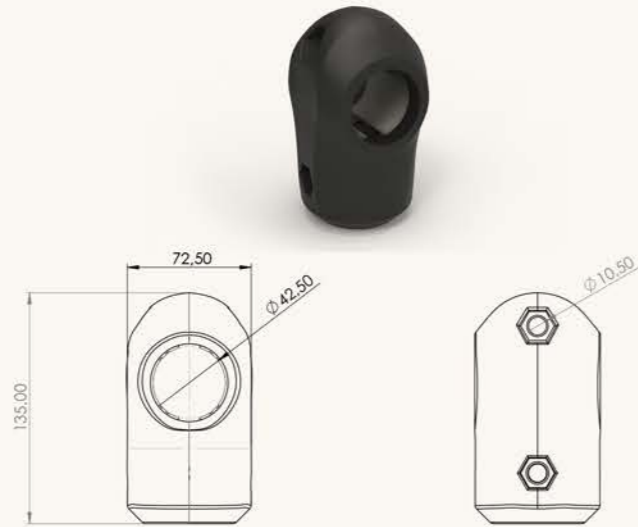

INX-PLS-108
PLASTIC $\phi 32$ PIPE CONNECTION CLAMP

INX-PLS-111
PLASTIC CLOSE THIMBLE

INX-PLS-112
Ø34 - Ø34 PLASTIC PIPE JOINING CLAMP

INX-PLS-115
Ø60 - Ø42 PLASTIC PIPE JOINING CLAMP

INX-PLS-113
Ø42 - Ø34 PLASTIC PIPE JOINING CLAMP