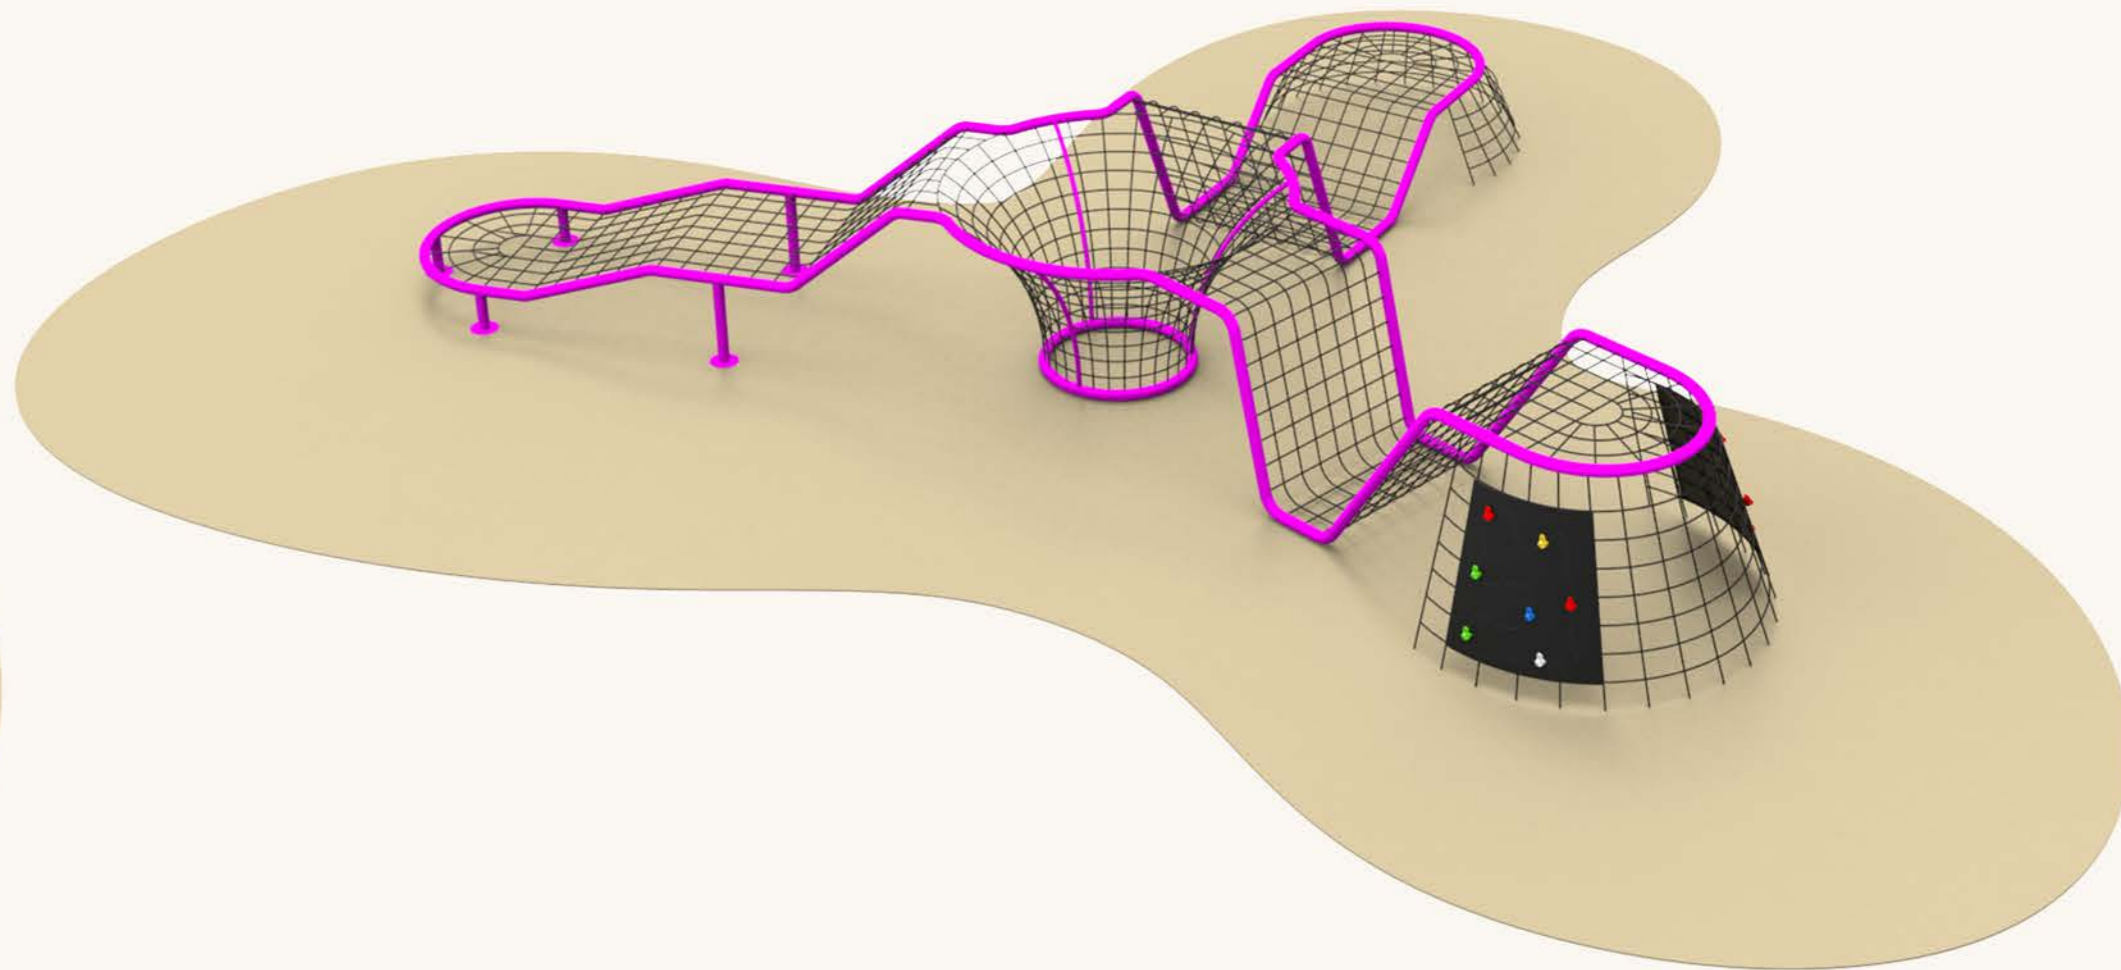

ROPE
CLIMBING

WAVE THEME CLIMBING WC-100

PRODUCT DIMENSIONS (W x L x H)	15 x 10 x 2 (mt)
INSTALLATION AREA	15 x 10 (mt)
SAFETY AREA	18 x 13 (mt)
FREE FALL HEIGHT	2 (mt)
NUMBER OF USERS	20 person

SEESAW

SEESAW
SW-100