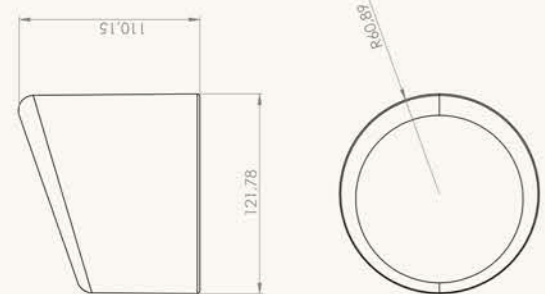

INX-PLS-103
PLASTIC OUTPUT PLUG FOR $\phi 114$ PIPE