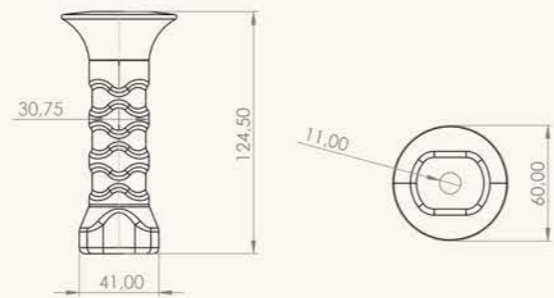

INX-PLS-105
PLASTIC HANDLE