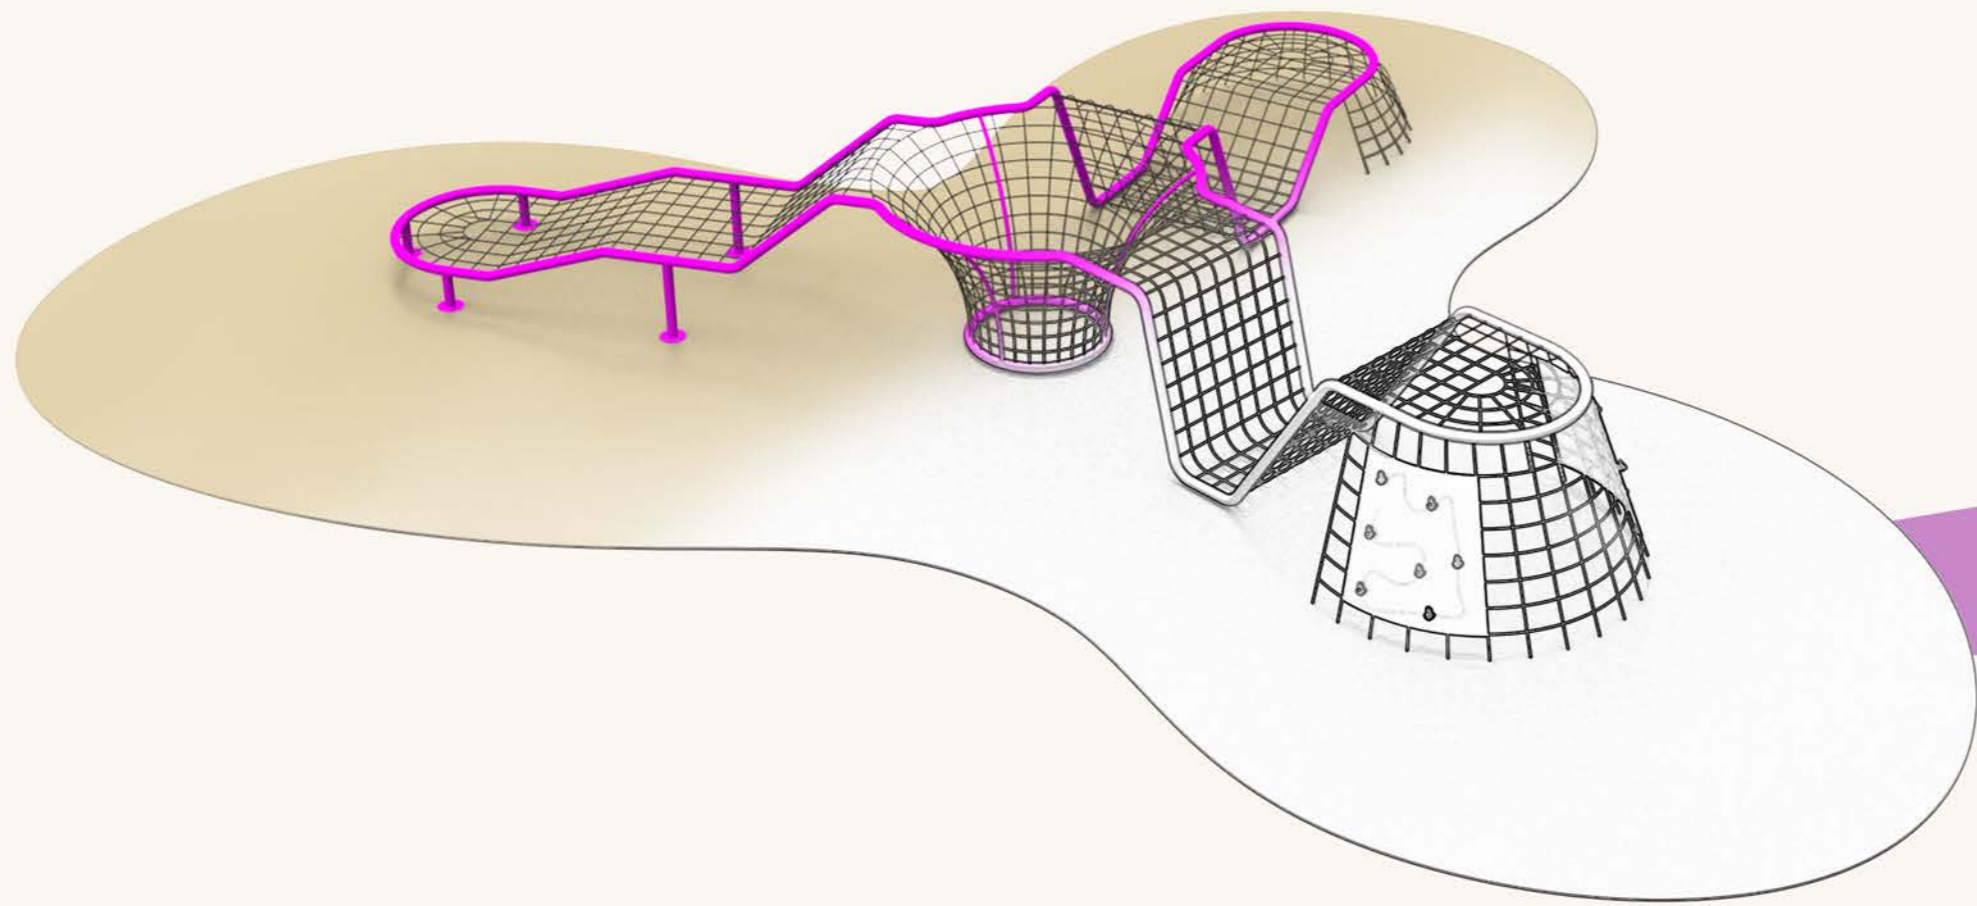

ROPE CLIMBING