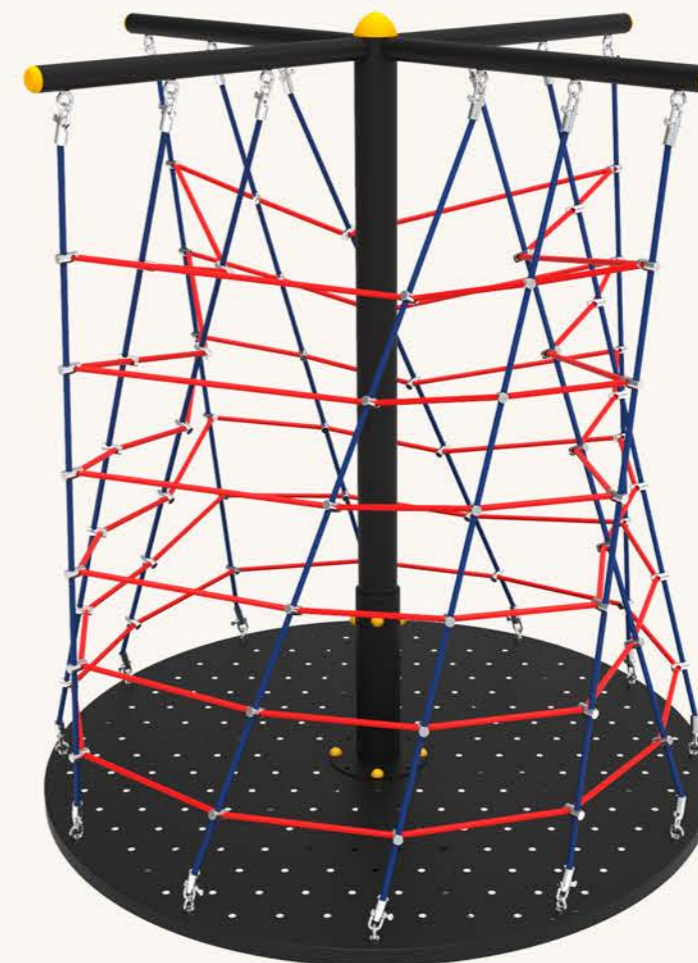

FERRISWHEEL
FW-101