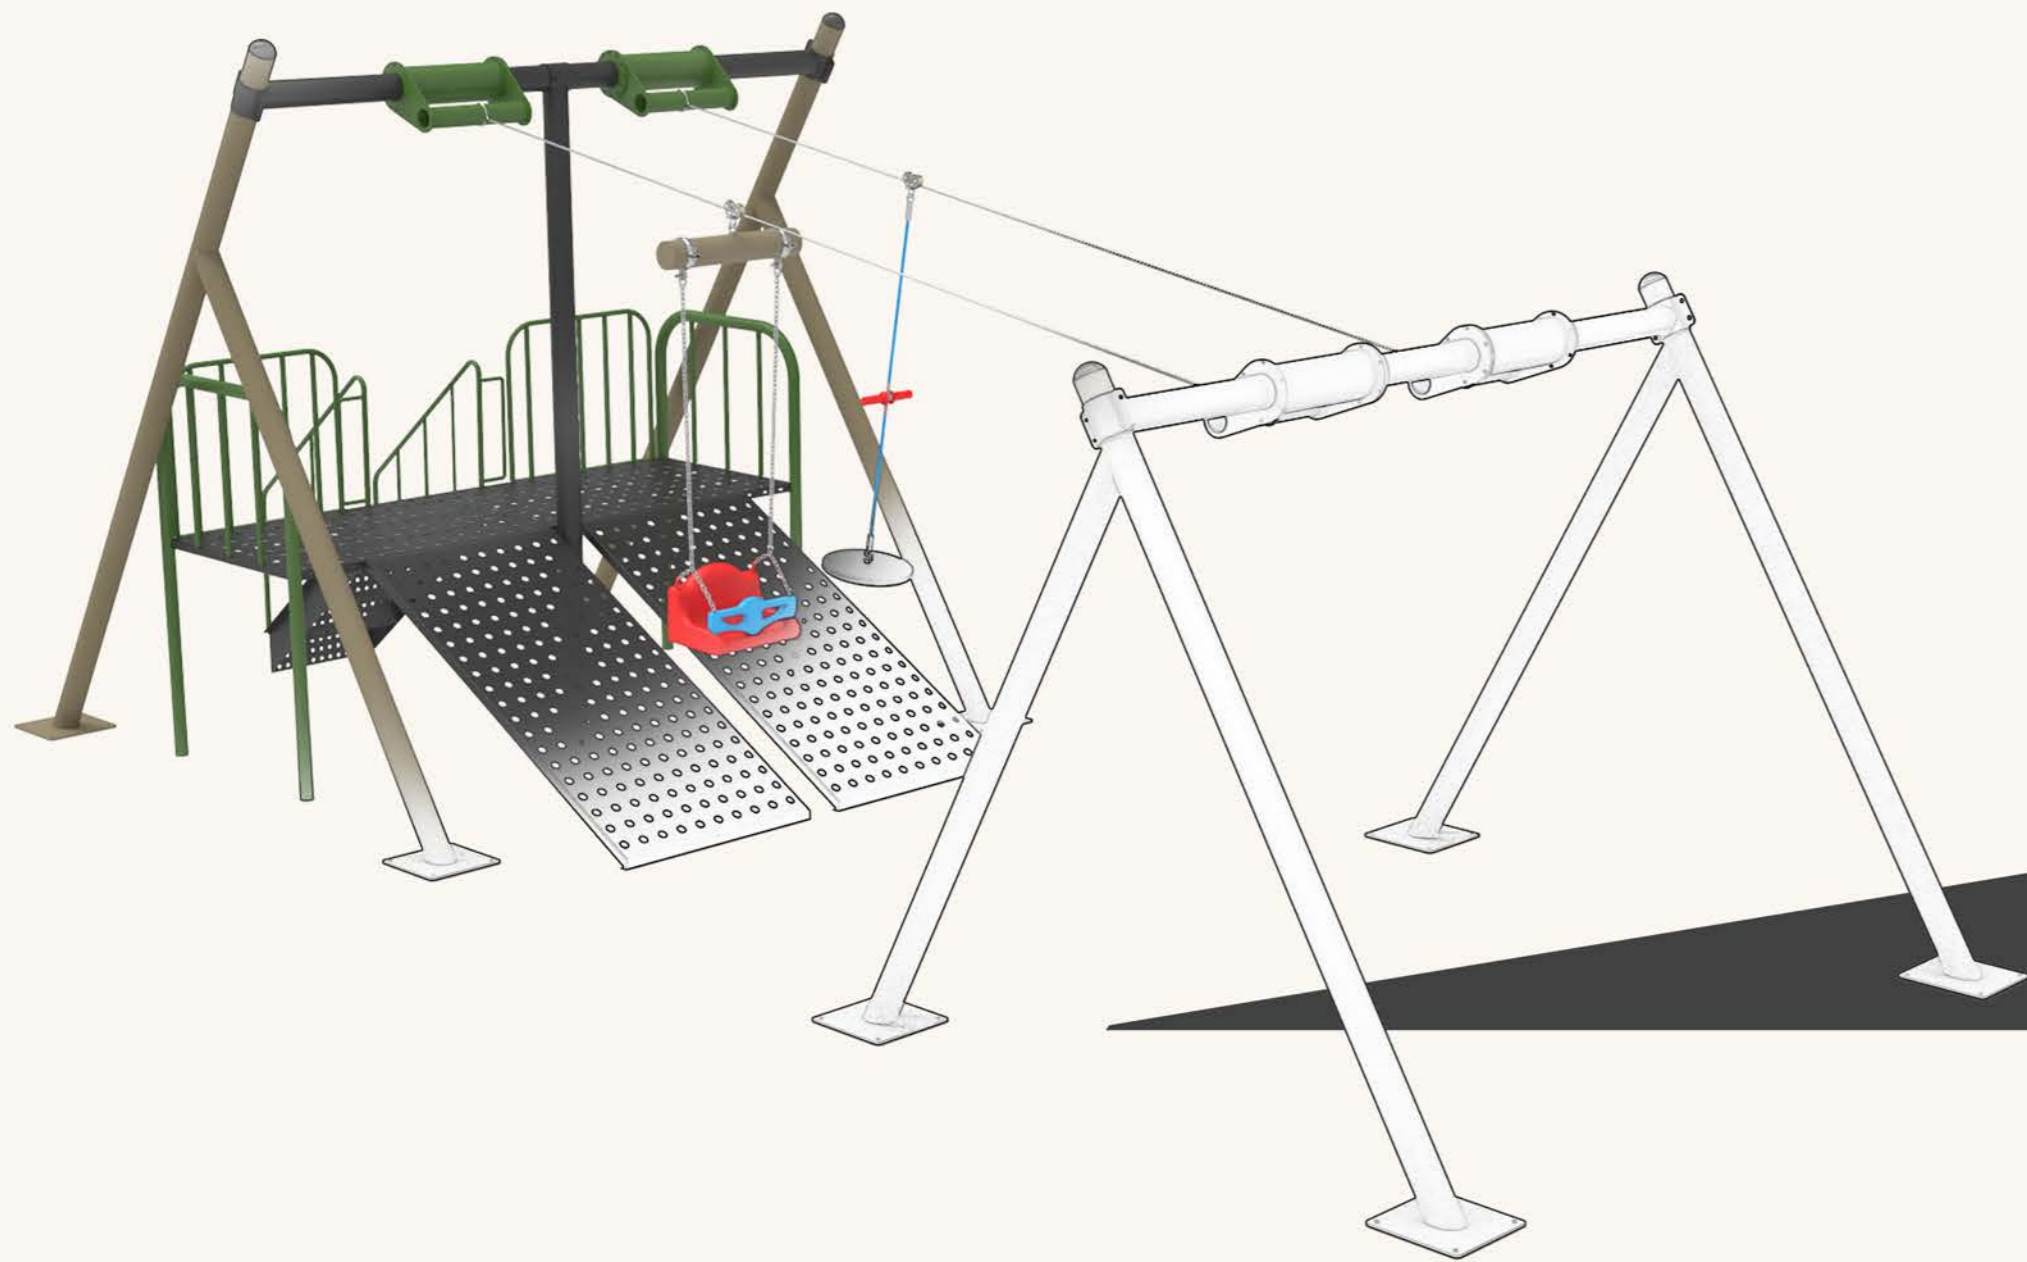

INOX
PARK & URBAN FURNITURE

CABLEWAY

inox-park.com