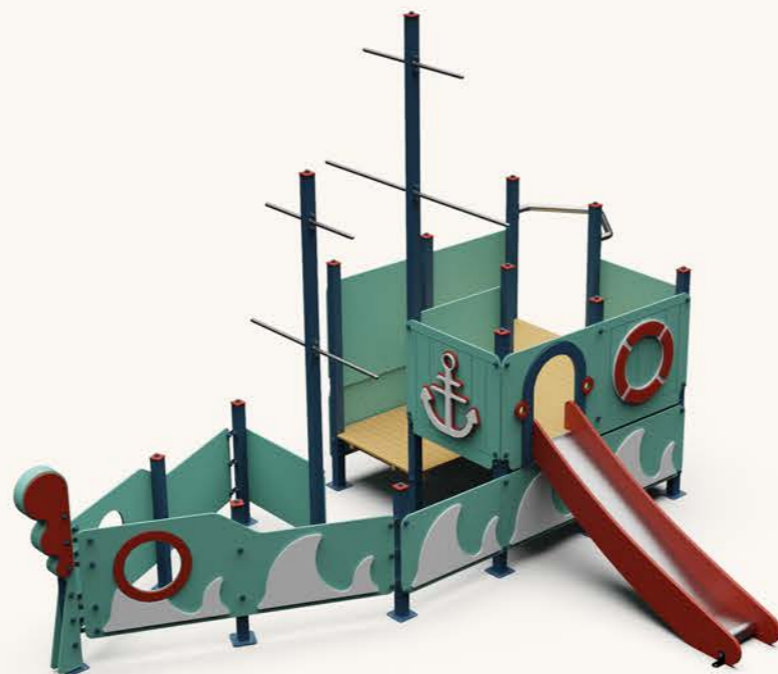

DYNAMIC
PLAYGROUNDS

HEMLOCK SERIE HM-301

INOX
PARK & URBAN FURNITURE

PRODUCT DIMENSIONS (W x L x H)	4,2 x 6,1 x 4,2 (mt)
INSTALLATION AREA	4,2 x 6,1 (mt)
SAFETY AREA	8,2 x 10,5 (mt)
FREE FALL HEIGHT	0,5 (mt)
NUMBER OF USERS	14 person

inox-park.com

INOX
PARK & URBAN FURNITURE

DYNAMIC
PLAYGROUNDS