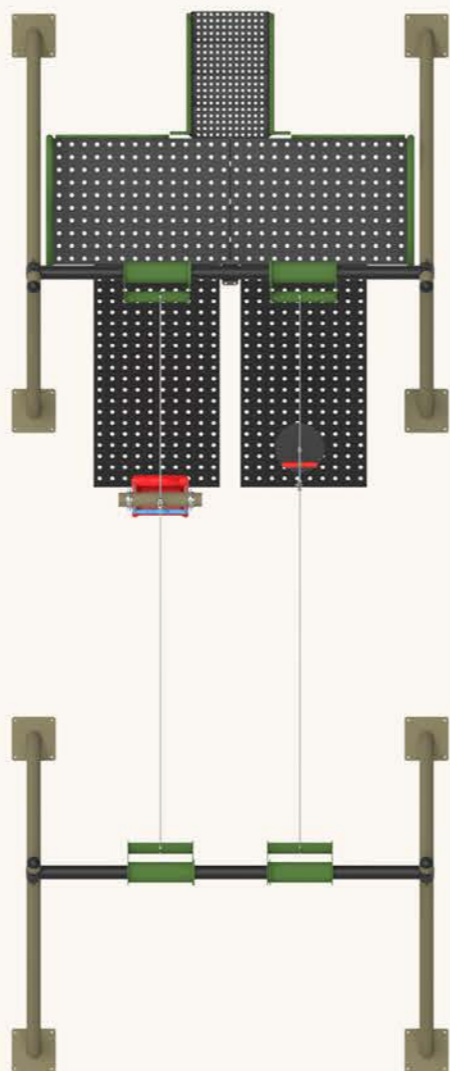

INOX
PARK & URBAN FURNITURE

DYNAMIC
PLAYGROUNDS

WONDERPLAY SERIE

PRODUCT DIMENSIONS (W x L x H)	7 x 8,65 x 3 (mt)
INSTALLATION AREA	7 x 8,65 (mt)
SAFETY AREA	10 x 11,65 (mt)
FREE FALL HEIGHT	0,25 (m)
NUMBER OF USERS	22 person

INOX
PARK & URBAN FURNITURE

CABLEWAY

inox-park.com

CABLEWAY CW-100

INOX
PARK & URBAN FURNITURE

PRODUCT DIMENSIONS (W x L x H)	3,5 x 20 x 3 (mt)
INSTALLATION AREA	3,5 x 20 (mt)
SAFETY AREA	6,5 x 23 (mt)
FREE FALL HEIGHT	1,50 (mt)
NUMBER OF USERS	10 person