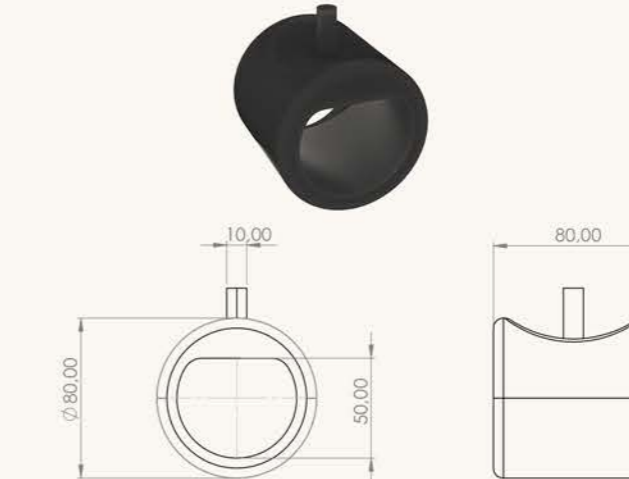

INX-RBR-102
SEASAW STOPPING RUBBER WEDGE